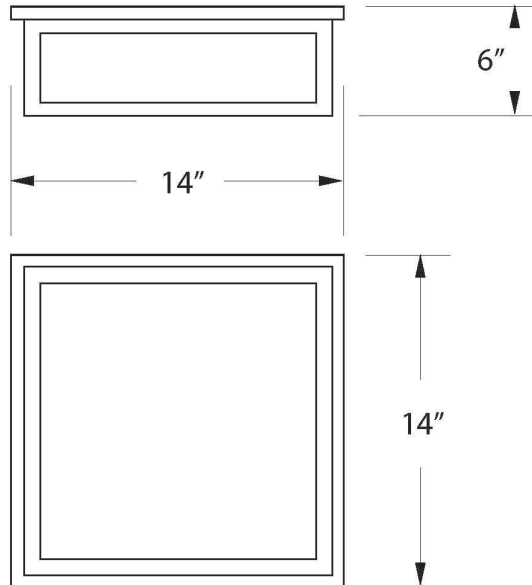

**EVERGREEN
LIGHTING**

**CEILING FIXTURE
C305344-1W24-AB-VPE**

SPECIFICATION FEATURES		Date 06-01-17
Dimensions	14" x 14" x 6" D	
Lamps	24 watts of LED- 3000 K	
Material	Paintlok	
Finish	Architectural Bronze	
Lens	White Acrylic	
Label	Damp Location	
Voltage	120 / 277	
Description	Ceiling Fixture	

PROJECT:

SPECIFIER:

Vandal Proof enclosure

MADE IN USA

EVERGREEN LIGHTING WWW.EVERGREENLIGHTING.COM
1379 Ridgeway St. Pomona, CA 91768 PHONE: (909) 865-5599 FAX: (909) 865-5539

MADE IN USA ● Information appearing hereon is proprietary and confidential and may not be used without the permission of Evergreen Lighting.