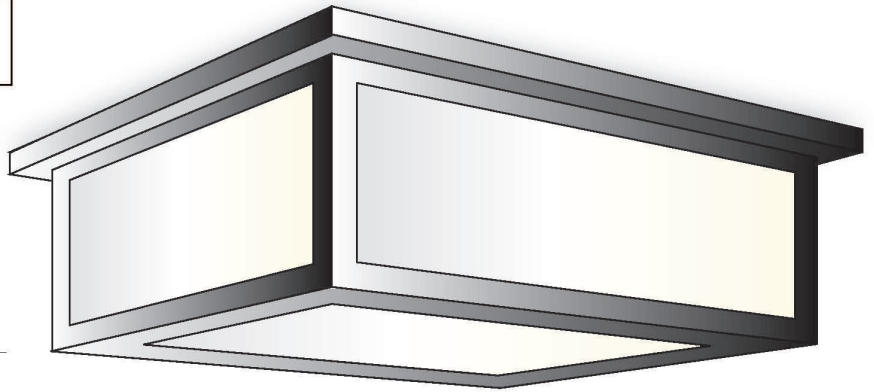

**EVERGREEN
LIGHTING**

**CEILING FIXTURE
C305344-1W24-AB-VPE**

SPECIFICATION FEATURES		Date 06-01-17
Dimensions	14" x 14" x 6" D	
Lamps	24 watts of LED- 3000 K	
Material	Paintlok	
Finish	Architectural Bronze	
Lens	White Acrylic	
Label	Damp Location	
Voltage	120 / 277	
Description	Ceiling Fixture	

PROJECT:

SPECIFIER:

Vandal Proof enclosure

MADE IN USA

EVERGREEN LIGHTING WWW.EVERGREENLIGHTING.COM
1379 Ridgeway St. Pomona, CA 91768 PHONE: (909) 865-5599 FAX: (909) 865-5539

MADE IN USA ● Information appearing hereon is proprietary and confidential and may not be used without the permission of Evergreen Lighting.