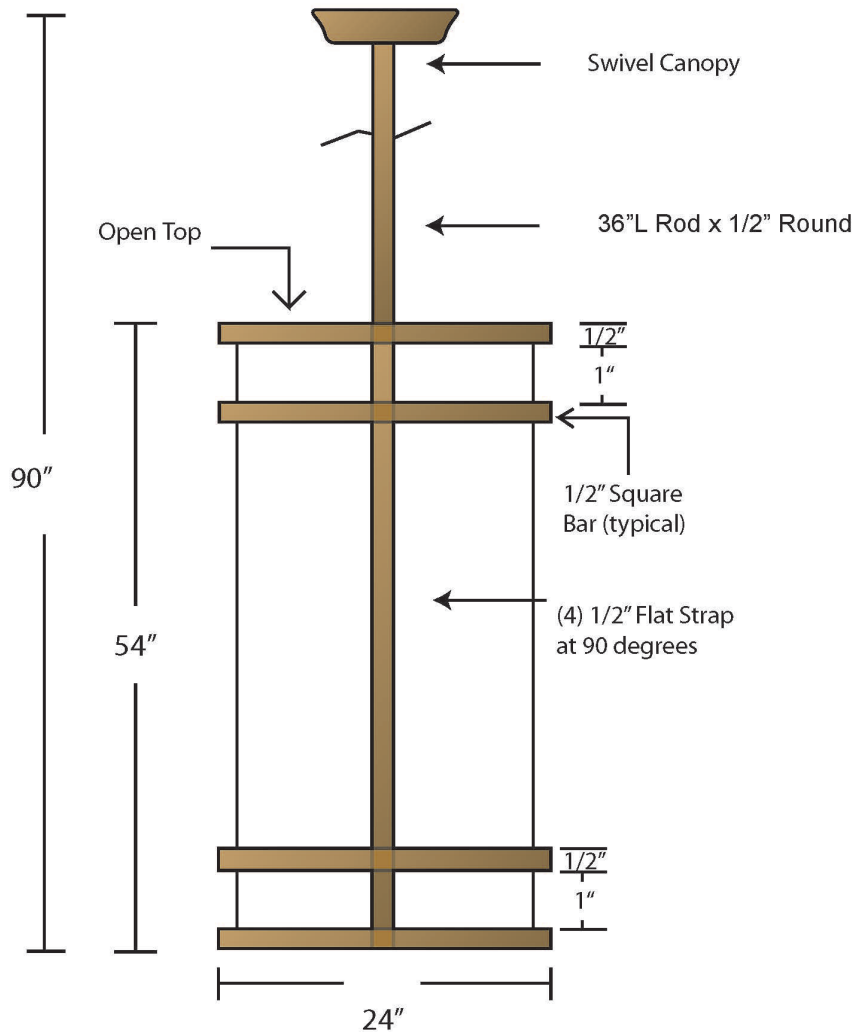

**EVERGREEN
LIGHTING**

CEILING PENDANT MOUNT

CPNDSQ-54"-100LED-9-WF-BL-DIM

SPECIFICATION FEATURES

Date
02-19-19

PROJECT:

SPECIFIER:

Dimensions	54" High x 24" W x OAH 90"
Lamps	100 watts of LED -Specify K
Material	Aluminum
Finish	Architectural Bronze
Lens	White Frosted acrylic
Label	Damp Location
Voltage	120 / 277
Description	Ceiling Pendant

Bottom View

Kelvin Temp's ... Delivered Lumens per watt and CRI
27K= 2700K ... 80 Lumens Per Watt/ 95 CRI
30K= 3000K ... 90 LPW / 95 CRI
35K= 3500K ... 100 LPW / 94 CRI
41K= 4100K ... 110 LPW / 93 CRI
50K= 5000K ... 120 LPW / 92 CRI

EVERGREEN LIGHTING WWW.EVERGREENLIGHTING.COM

1379 Ridgeway St. Pomona, CA 91768 PHONE: (909) 865-5599 FAX: (909) 865-5539

MADE IN USA ● Information appearing hereon is proprietary and confidential and may not be used without the permission of Evergreen Lighting.

MADE IN USA