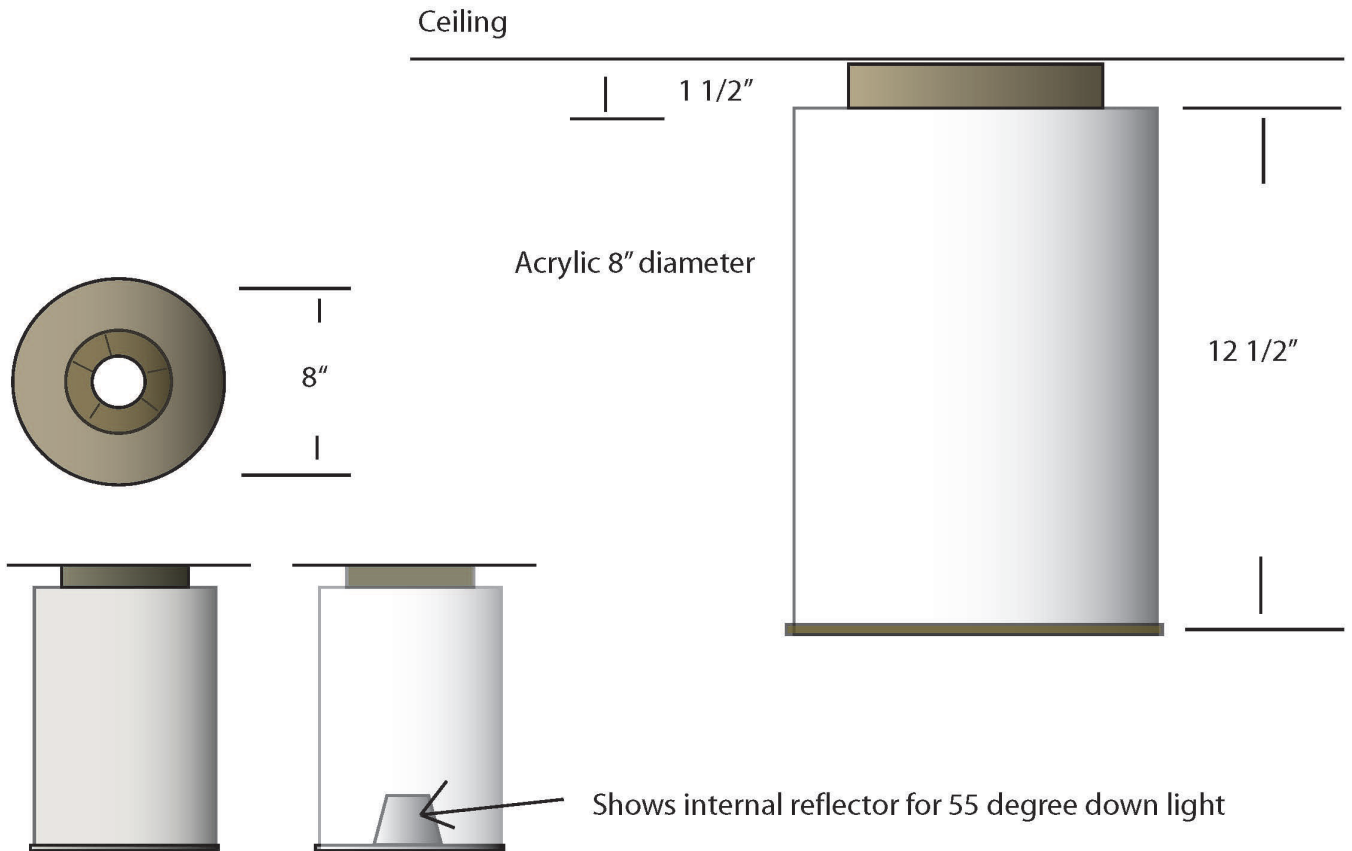

**EVERGREEN
LIGHTING**

Ceiling fixture

CYL-C8"-STD0FF-20L-9-WF-2CRT-DIM

REV: 0

PROJECT:

SPECIFIER:

SPECIFICATION FEATURES		Date
		04-10-19
Dimensions	8" Diameter x 12 1/2 " OAH	
Lamps	20 watts of Alta LED- Specify K	
Material	Aluminum	
Finish	9 = Powdercoat TBD	
Lens	White Frosted Acrylic	
Label	Damp Location	
Voltage	120 / 277	
Description	Ceiling fixture	

2,000 delivered lumens - 94 CRI - with 0 to 10 volt dimming
2 Circuit wiring (1) for cylinder, and (1) for down light

EVERGREEN LIGHTING WWW.EVERGREENLIGHTING.COM
1379 Ridgeway St. Pomona, CA 91768 PHONE: (909) 865-5599 FAX: (909) 865-5539