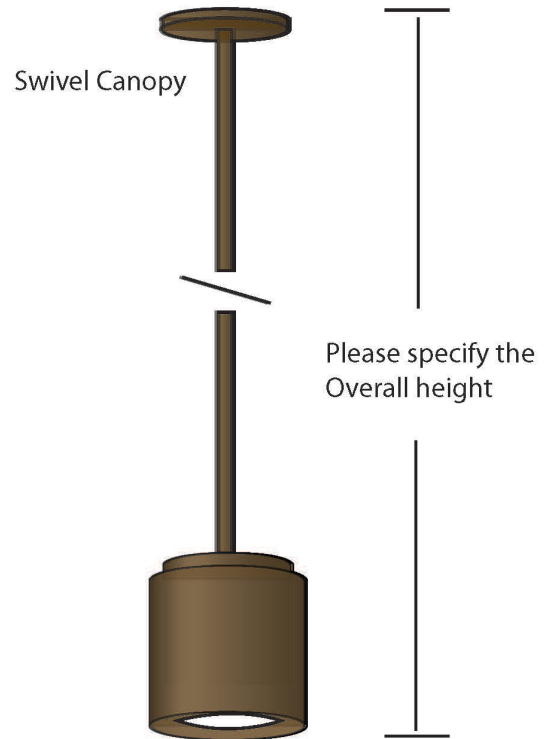

**EVERGREEN
LIGHTING**

**CEILING CAN STYLE PENDANT
CYL-P-15LED-AB-CFA-WET-DIM**

SPECIFICATION FEATURES	Date 04-10-19

PROJECT:

SPECIFIER:

Dimensions	6" Dia. x 8" High
Lamps	15 Watts Alta LED - Specify K
Material	Aluminum 16 Gauge
Finish	Architectural Bronze
Lens	Clear Frosted 1/8" Acrylic lens
Label	Wet Location
Voltage	120/277
Description Type	Down light

0 to 10 volt dimming