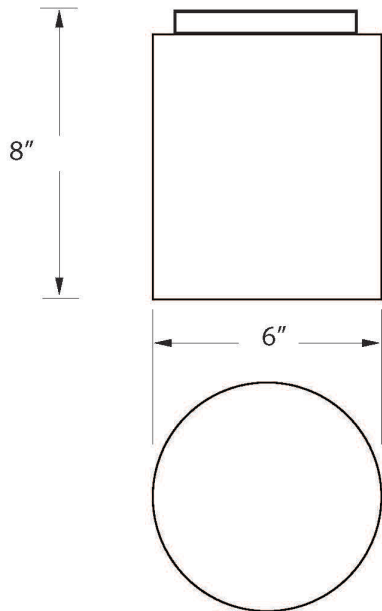

Kelvin Temp's ... Delivered Lumens per watt and CRI
27K= 2700K ... 80 Lumens Per Watt/ 95 CRI
30K= 3000K ... 90 LPW / 95 CRI
35K= 3500K ... 100 LPW / 94 CRI
41K= 4100K ... 110 LPW / 93 CRI
50K= 5000K ... 120 LPW / 92 CRI