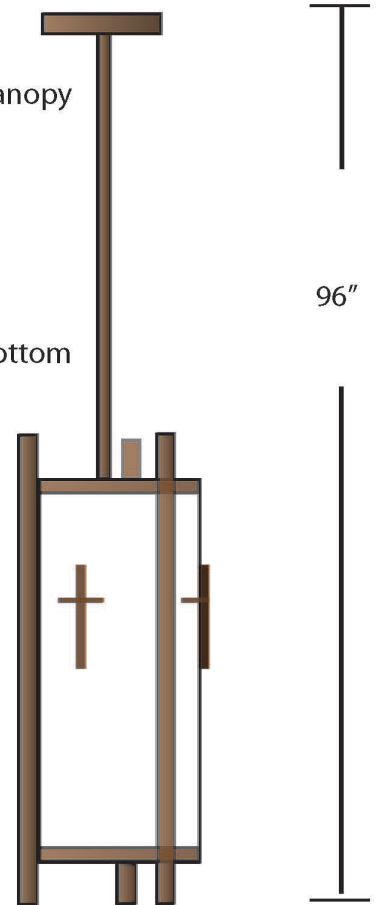

**EVERGREEN
LIGHTING**

CEILING PENDANT MOUNT

CYL-P-3FLBR-80LED-9-WF-DIM-36"

SPECIFICATION FEATURES	Date 04-10-19
Dimensions	11" x 36" H x OAH 96"
Lamps	80 watts of Alta LED- specify K
Material	Aluminum
Finish	Standard Powdercoat TBD
Lens	White Frosted Acrylic
Label	Damp Location
Voltage	120 / 277
Description	Ceiling Pendant

PROJECT:

SPECIFIER:

with 0 to 10 volt dimming

Swivel canopy

Open top and bottom

3 - Flat bar at
120 degrees

11" Wide

With Bottom Round Louver

8" diameter x 32" high acrylic cylinder

Kelvin Temp's ... Delivered Lumens per watt and CRI
 27K= 2700K ... 80 Lumens Per Watt/ 95 CRI
 30K= 3000K ... 90 LPW / 95 CRI
 35K= 3500K ... 100 LPW / 94 CRI
 41K= 4100K ... 110 LPW / 93 CRI
 50K= 5000K ... 120 LPW / 92 CRI