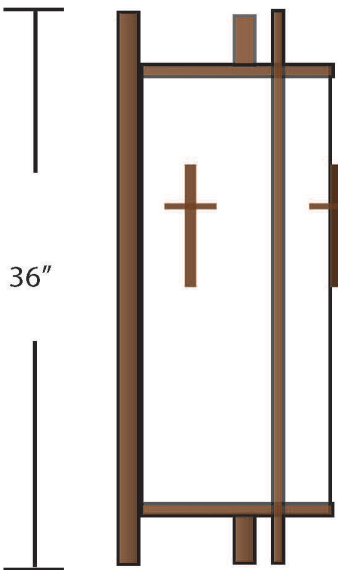

**EVERGREEN
LIGHTING**

CEILING PENDANT MOUNT

CYL-P-3FLBR-80LED-9-WF-DIM-36"

SPECIFICATION FEATURES	Date 04-10-19
Dimensions	11" x 36" H x OAH 96"
Lamps	80 watts of Alta LED- specify K
Material	Aluminum
Finish	Standard Powdercoat TBD
Lens	White Frosted Acrylic
Label	Damp Location
Voltage	120 / 277
Description	Ceiling Pendant

PROJECT:

SPECIFIER:

with 0 to 10 volt dimming

Swivel canopy

Open top and bottom

3 - Flat bar at
120 degrees

11" Wide

With Bottom Round Louver

8" diameter x 32" high acrylic cylinder

Kelvin Temp's ... Delivered Lumens per watt and CRI
 27K= 2700K ... 80 Lumens Per Watt/ 95 CRI
 30K= 3000K ... 90 LPW / 95 CRI
 35K= 3500K ... 100 LPW / 94 CRI
 41K= 4100K ... 110 LPW / 93 CRI
 50K= 5000K ... 120 LPW / 92 CRI