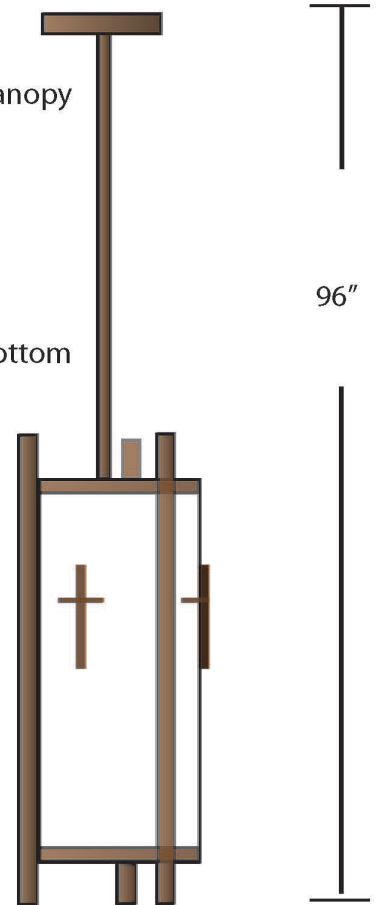

## CEILING PENDANT MOUNT

CYL-P-3FLBR-80LED-9-WF-DIM-36"

SPECIFICATION FEATURES	Date 04-10-19
Dimensions	11" x 36" H x OAH 96"
Lamps	80 watts of Alta LED- specify K
Material	Aluminum
Finish	Standard Powdercoat TBD
Lens	White Frosted Acrylic
Label	Damp Location
Voltage	120 / 277
Description	Ceiling Pendant

PROJECT:

SPECIFIER:

with 0 to 10 volt dimming

Swivel canopy

Open top and bottom

3 - Flat bar at  
120 degrees

11" Wide

With Bottom Round Louver

8" diameter x 32" high acrylic cylinder

Kelvin Temp's ... Delivered Lumens per watt and CRI  
 27K= 2700K ... 80 Lumens Per Watt/ 95 CRI  
 30K= 3000K ... 90 LPW / 95 CRI  
 35K= 3500K ... 100 LPW / 94 CRI  
 41K= 4100K ... 110 LPW / 93 CRI  
 50K= 5000K ... 120 LPW / 92 CRI