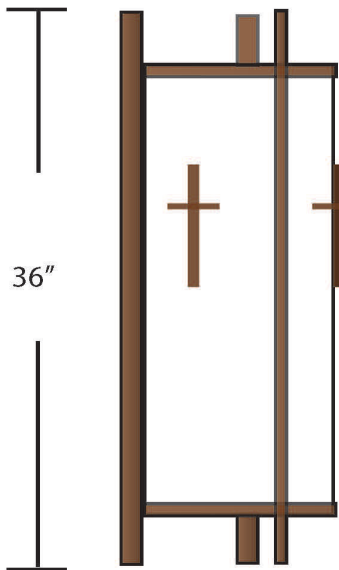

## CEILING PENDANT MOUNT

CYL-P-3FLBR-80LED-9-WF-DIM-36"

SPECIFICATION FEATURES	Date 04-10-19
Dimensions	11" x 36" H x OAH 96"
Lamps	80 watts of Alta LED- specify K
Material	Aluminum
Finish	Standard Powdercoat TBD
Lens	White Frosted Acrylic
Label	Damp Location
Voltage	120 / 277
Description	Ceiling Pendant

PROJECT:

SPECIFIER:

with 0 to 10 volt dimming

Swivel canopy

Open top and bottom

3 - Flat bar at  
120 degrees

11" Wide

With Bottom Round Louver

8" diameter x 32" high acrylic cylinder

Kelvin Temp's ... Delivered Lumens per watt and CRI  
 27K= 2700K ... 80 Lumens Per Watt/ 95 CRI  
 30K= 3000K ... 90 LPW / 95 CRI  
 35K= 3500K ... 100 LPW / 94 CRI  
 41K= 4100K ... 110 LPW / 93 CRI  
 50K= 5000K ... 120 LPW / 92 CRI