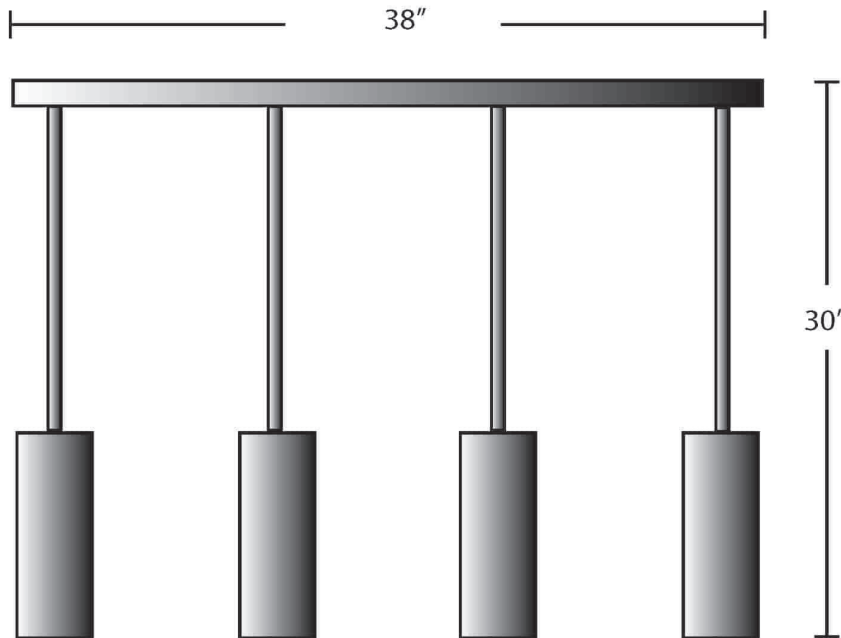

**EVERGREEN
LIGHTING**

**CEILING PENDANT MOUNT
CYL-P-4INLN-4GU24-SB-X-38"**

SPECIFICATION FEATURES

Date
01-03-19

PROJECT:

SPECIFIER:

Dimensions	38" x 30" x 4"
Lamps	4 - GU24 sockets
Material	Aluminum
Finish	Satin brass powdercoat
Lens	N/ A
Label	Damp Location
Voltage	120
Description	Ceiling Pendant

Open bottoms - no lens

Cylinders are 4" diameter x 9" high

Concept drawing is not to scale

EVERGREEN LIGHTING WWW.EVERGREENLIGHTING.COM
1379 Ridgeway St. Pomona, CA 91768 PHONE: (909) 865-5599 FAX: (909) 865-5539