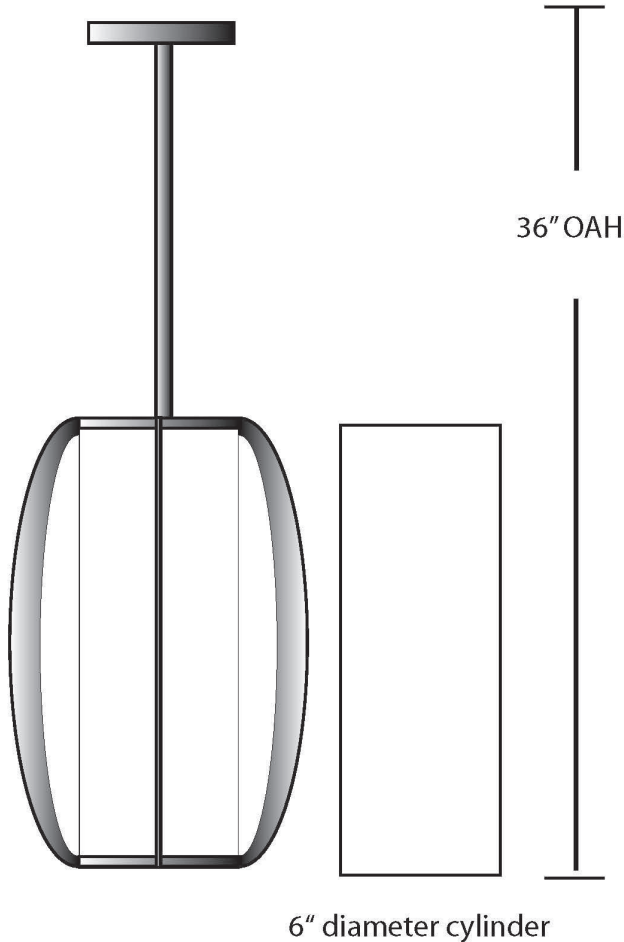

**EVERGREEN
LIGHTING**

CEILING PENDANT MOUNT

CYL-P-FN-30LED-9-WF-DIM-24"

SPECIFICATION FEATURES		Date 02-23-18
Dimensions	11 1/2" Dia x 24" H x OAH 36"	
Lamps	30 watts of Alta LED- 3000K	
Material	Aluminum	
Finish	Standard Powdercoat TBD	
Lens	White Frosted Acrylic	
Label	Damp Location	
Voltage	120 / 277	
Description	Ceiling Pendant	

PROJECT:

SPECIFIER:

30 watts of LED- 2,700 lumens
with 0 to 10 volt dimming

With Bottom Acrylic

6" diameter cylinder

EVERGREEN LIGHTING WWW.EVERGREENLIGHTING.COM
1379 Ridgeway St. Pomona, CA 91768 PHONE: (909) 865-5599 FAX: (909) 865-5539