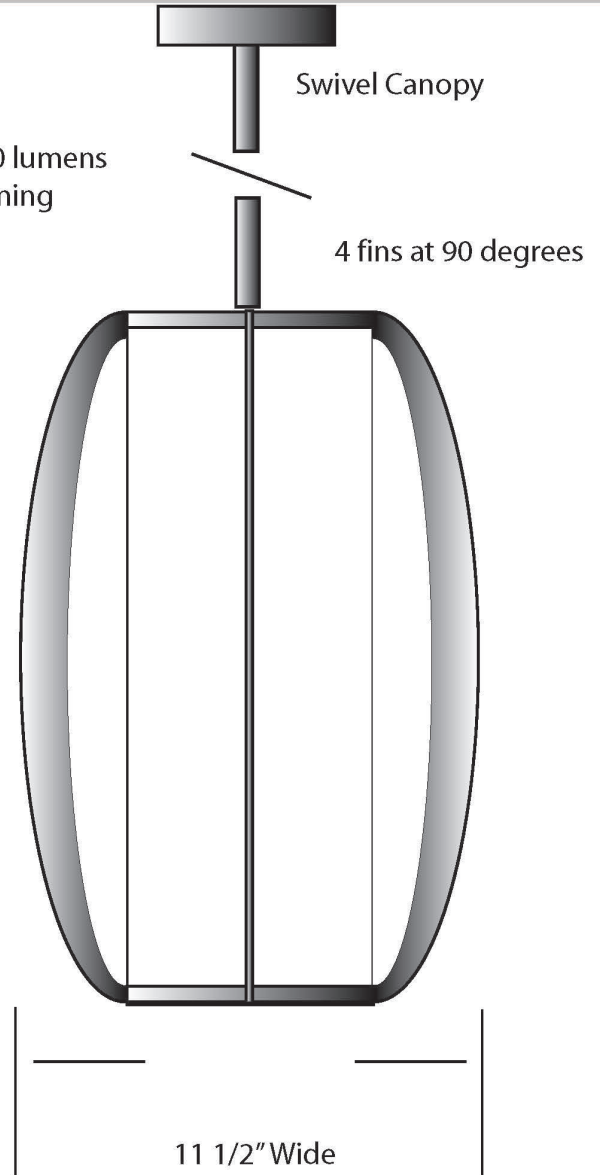

**EVERGREEN
LIGHTING**

CEILING PENDANT MOUNT

CYL-P-FN-30LED-9-WF-DIM-24"

SPECIFICATION FEATURES		Date 02-23-18
Dimensions	11 1/2" Dia x 24" H x OAH 36"	
Lamps	30 watts of Alta LED- 3000K	
Material	Aluminum	
Finish	Standard Powdercoat TBD	
Lens	White Frosted Acrylic	
Label	Damp Location	
Voltage	120 / 277	
Description	Ceiling Pendant	

PROJECT:

SPECIFIER:

30 watts of LED- 2,700 lumens
with 0 to 10 volt dimming

With Bottom Acrylic

6" diameter cylinder

EVERGREEN LIGHTING WWW.EVERGREENLIGHTING.COM
1379 Ridgeway St. Pomona, CA 91768 PHONE: (909) 865-5599 FAX: (909) 865-5539