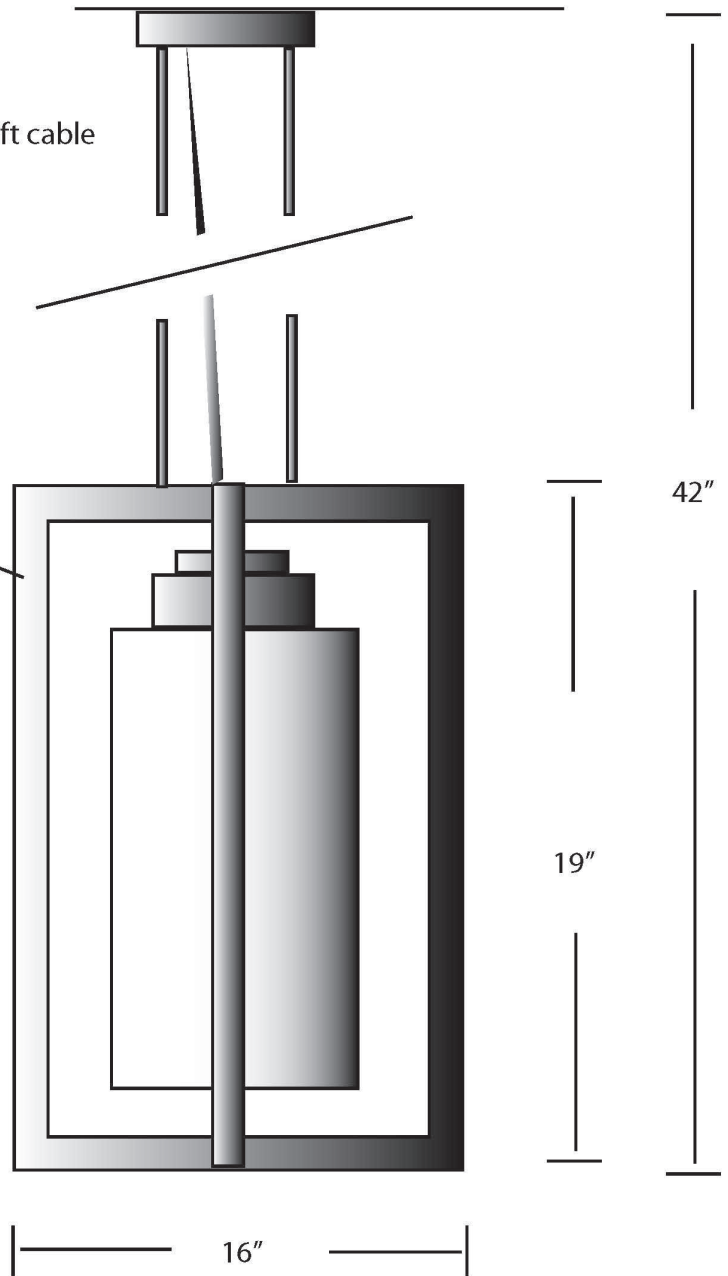

**EVERGREEN
LIGHTING**

CEILING PENDANT MOUNT

CYL-P-SQBR-20L-9-WF-DIM-ACC

SPECIFICATION FEATURES

Date
07-13-18

PROJECT:

SPECIFIER:

Dimensions	19" High x 16" W x OAH 42"
Lamps	20 watts of LED -3500 K
Material	Aluminum
Finish	Standard TBD
Lens	White Frosted acrylic
Label	Damp Location
Voltage	120 / 277
Description	Ceiling Pendant

2,000 lumens with 0 to 10 volt dimming

White Frosted acrylic cylinder
8" diameter x 12" high

Bottom View

3/8" Square Bar

Aircraft cable

With bottom lens

EVERGREEN LIGHTING WWW.EVERGREENLIGHTING.COM

1379 Ridgeway St. Pomona, CA 91768 PHONE: (909) 865-5599 FAX: (909) 865-5539