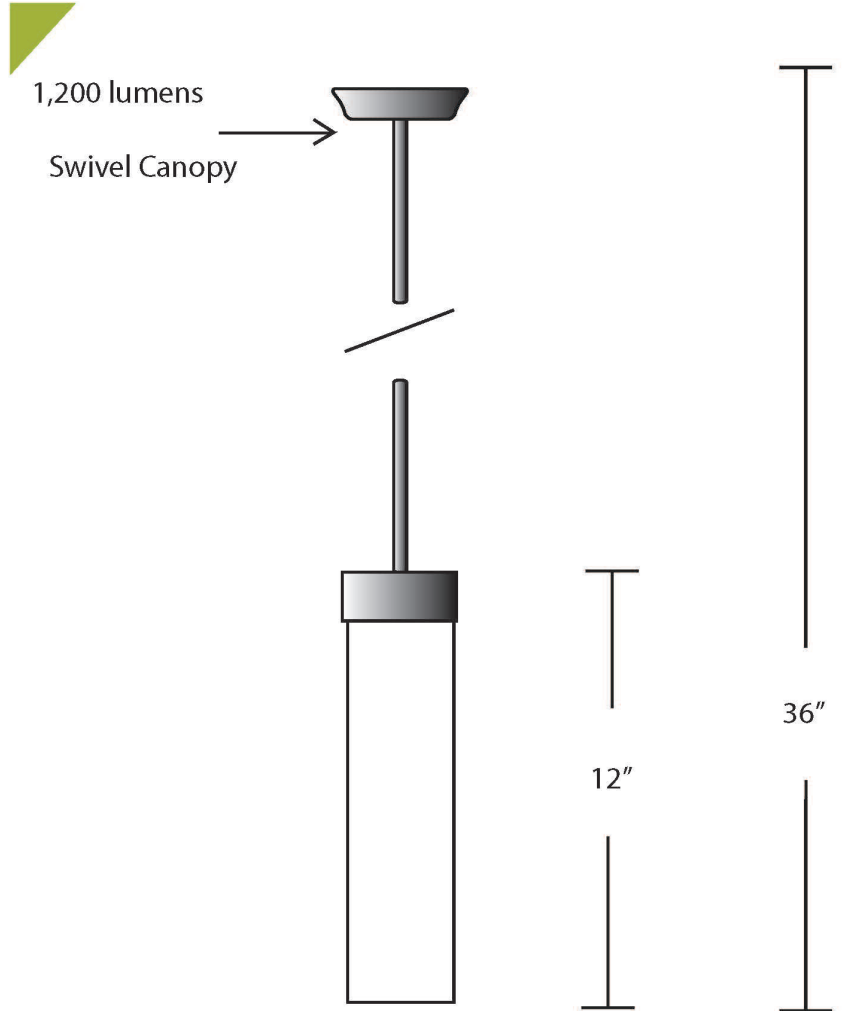

**EVERGREEN
LIGHTING**

CEILING PENDANT MOUNT

CYL-P4X12-12L-9-A-35K

SPECIFICATION FEATURES		Date 12-19-18
Dimensions	4" diameter 12" H x OAH 36"	
Lamps	12 watts of LD- 3500K	
Material	Paintlok	
Finish	Standard Powdercoat TBD	
Lens	White Acrylic	
Label	Damp Location	
Voltage	120 / 277	
Description	Ceiling Pendant	

PROJECT:

SPECIFIER:

1,200 lumens

Swivel Canopy

4" diameter

Round fixture - bottom lens

Drawings are not to scale.

EVERGREEN LIGHTING WWW.EVERGREENLIGHTING.COM
1379 Ridgeway St. Pomona, CA 91768 PHONE: (909) 865-5599 FAX: (909) 865-5539