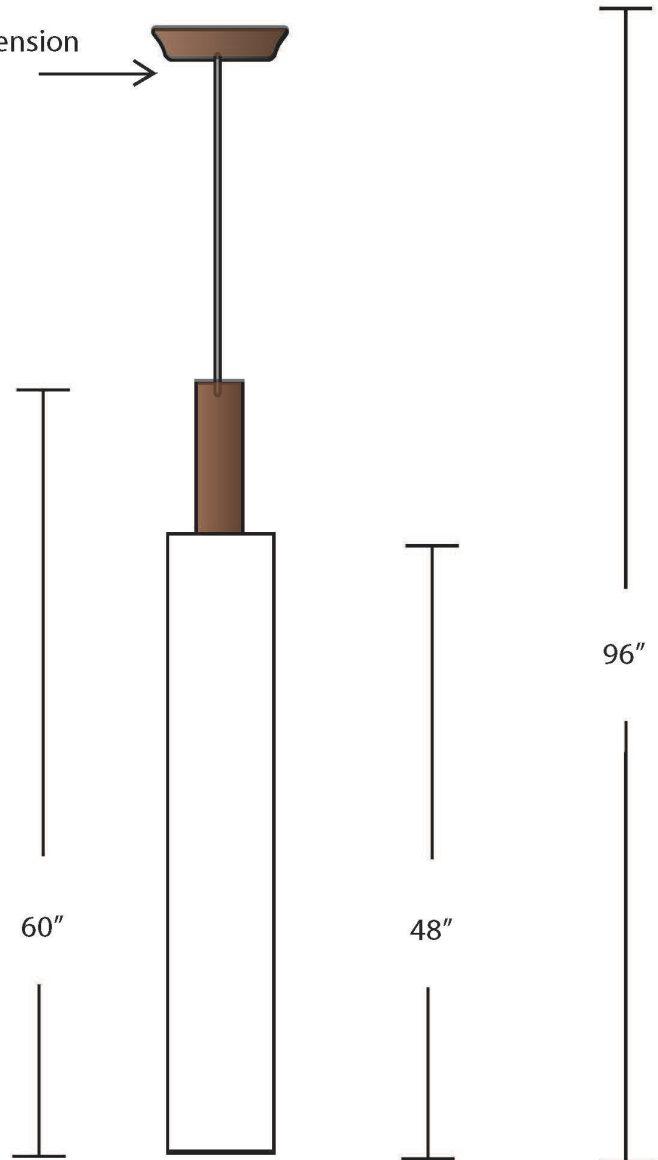

**EVERGREEN
LIGHTING**

CEILING PENDANT MOUNT

CYL-PCBL-5X60-36L-9-WF-DIM

SPECIFICATION FEATURES		Date 04-10-18
Dimensions	5" diameter 60" H x OAH 96"	
Lamps	36 watts of Alta LED- Specify K	
Material	Aluminum	
Finish	Standard Powdercoat TBD	
Lens	White Frosted Acrylic	
Label	Damp Location	
Voltage	120/277	
Description	Ceiling Pendant	

PROJECT:

SPECIFIER:

with 0 to 10 volt dimming

Cable suspension

Kelvin Temp's ... Delivered Lumens per watt and CRI
27K= 2700K ... 80 Lumens Per Watt/ 95 CRI
30K= 3000K ... 90 LPW / 95 CRI
35K= 3500K ... 100 LPW / 94 CRI
41K= 4100K ... 110 LPW / 93 CRI
50K= 5000K ... 120 LPW / 92 CRI

Drawings are not to scale.

EVERGREEN LIGHTING WWW.EVERGREENLIGHTING.COM
1379 Ridgeway St. Pomona, CA 91768 PHONE: (909) 865-5599 FAX: (909) 865-5539

MADE IN USA ● Information appearing hereon is proprietary and confidential and may not be used without the permission of Evergreen Lighting.

MADE IN USA