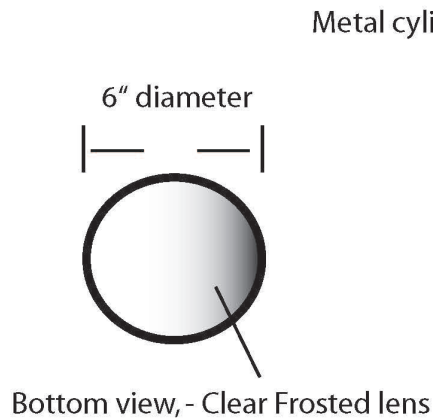

**EVERGREEN
LIGHTING**

CEILING PENDANT MOUNT

CYL-PM6X15-20W-AB-CFA-DIM

SPECIFICATION FEATURES		Date
		04-08-19
Dimensions	6" diameter 15" H x OAH 72"	
Lamps	20 watts of LED- Choice of Kelvin	
Material	Aluminum	
Finish	Architectural Bronze Powdercoat	
Lens	Clear Frosted Acrylic	
Label	Damp Location	
Voltage	120 / 277	
Description	Ceiling Pendant	

PROJECT:

SPECIFIER:

- with 0 to 10 volt dimming.

2 - Aircraft Cable

Kelvin Temp's ... Delivered Lumens per watt and CRI
 27K= 2700K ... 80 Lumens Per Watt / 95 CRI
 30K= 3000K ... 90 LPW / 95 CRI
 35K= 3500K ... 100 LPW / 94 CRI
 41K= 4100K ... 110 LPW / 93 CRI
 50K= 5000K ... 120 LPW / 92 CRI