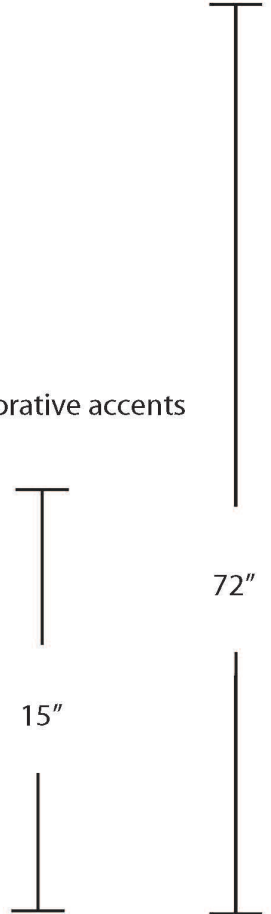

**EVERGREEN
LIGHTING**

CEILING PENDANT MOUNT

CYL-PM6X15-20W-AB-CFA-DIM

SPECIFICATION FEATURES		Date
		04-08-19
Dimensions	6" diameter 15" H x OAH 72"	
Lamps	20 watts of LED- Choice of Kelvin	
Material	Aluminum	
Finish	Architectural Bronze Powdercoat	
Lens	Clear Frosted Acrylic	
Label	Damp Location	
Voltage	120 / 277	
Description	Ceiling Pendant	

PROJECT:

SPECIFIER:

- with 0 to 10 volt dimming.

2 - Aircraft Cable

Kelvin Temp's ... Delivered Lumens per watt and CRI
 27K= 2700K ... 80 Lumens Per Watt / 95 CRI
 30K= 3000K ... 90 LPW / 95 CRI
 35K= 3500K ... 100 LPW / 94 CRI
 41K= 4100K ... 110 LPW / 93 CRI
 50K= 5000K ... 120 LPW / 92 CRI

Metal cylinder

4- decorative accents

Lens regressed upward 3/8"

Drawings are not to scale.

EVERGREEN LIGHTING WWW.EVERGREENLIGHTING.COM
 1379 Ridgeway St. Pomona, CA 91768 PHONE: (909) 865-5599 FAX: (909) 865-5539