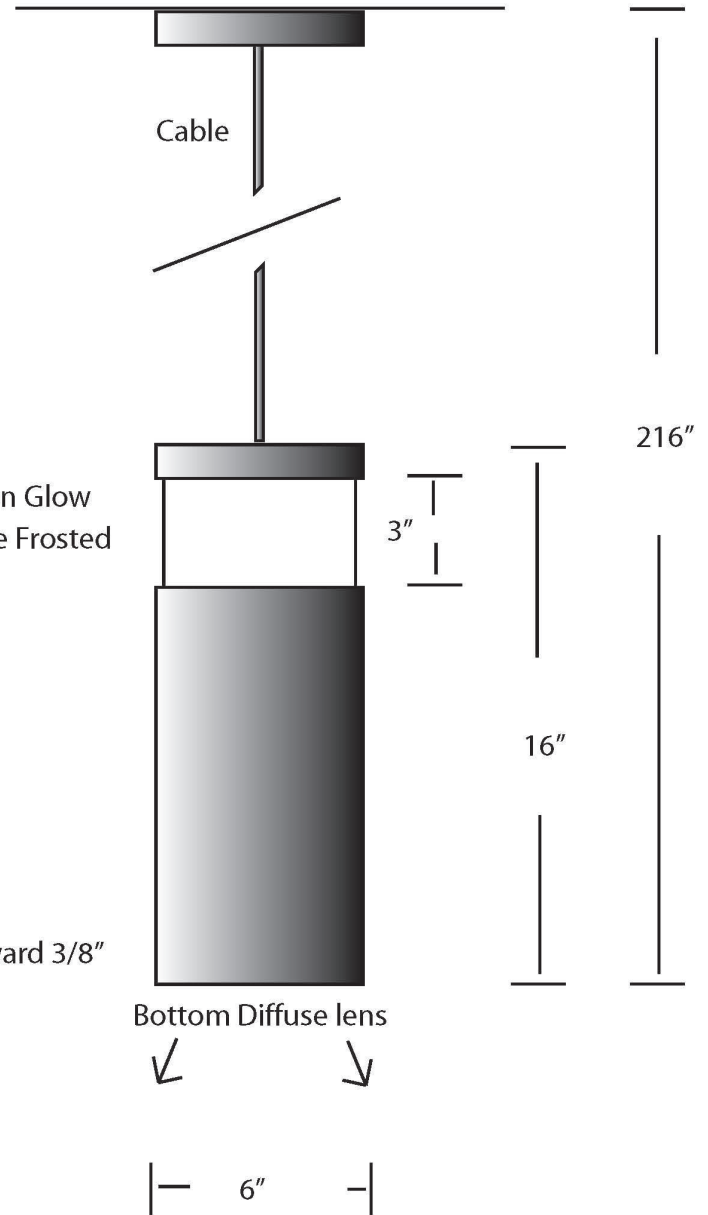

**EVERGREEN
LIGHTING**

CEILING PENDANT MOUNT

CYL-PMA-6X16-48L-9-WF-DIM-CBL

SPECIFICATION FEATURES

Date
10-04-18

PROJECT:

SPECIFIER:

Dimensions	6" diameter x 16" H x OAH 216"
Lamps	48 watts of LED -3500 K
Material	Aluminum
Finish	Standard TBD
Lens	White Frosted acrylic
Label	Wet Location
Voltage	120 / 277
Description	Ceiling Pendant

3500K- Delivers 4,800 Lumens - 94 CRI

25 watts (2,500 lumens) down light
with 0 to 10 volt dimming

Bottom View

Bottom lens regress upward 3/8"

Type J

Illumination Glow
From White Frosted
Lens

EVERGREEN LIGHTING WWW.EVERGREENLIGHTING.COM
1379 Ridgeway St. Pomona, CA 91768 PHONE: (909) 865-5599 FAX: (909) 865-5539