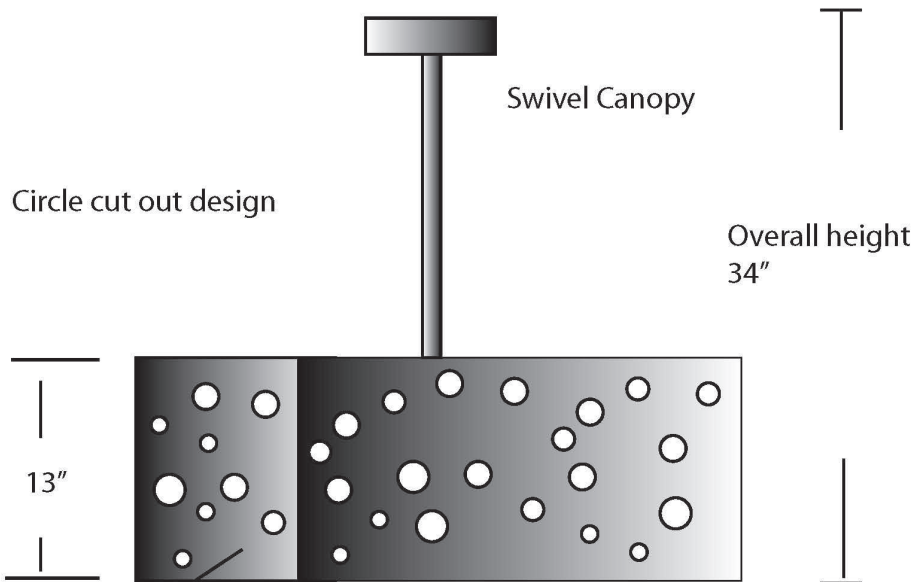

**EVERGREEN
LIGHTING**

Ceiling fixture

DRM-P32-RNCL-90W-9-WF-DIM-30K

REV: 0

SPECIFICATION FEATURES

Date
03-05-19

PROJECT:

SPECIFIER:

Dimensions	32" Diameter x 34" OAH
Lamps	90 watts of Alta LED- 3000K
Material	Aluminum
Finish	9 = Powdercoat TBD
Lens	White Frosted Acrylic
Label	Damp Location
Voltage	120 / 277
Description	Ceiling fixture

9,000 lumens
With 0 to 10 volt dimming

Power Supply Note:
(4) Hatch # LC22-0700Z-UNV-S
per fixture

+ / - 32" diameter

(4) Laser cut sections

White Frosted acrylic drum
29" diameter

Bottom View

EVERGREEN LIGHTING WWW.EVERGREENLIGHTING.COM
1379 Ridgeway St. Pomona, CA 91768 PHONE: (909) 865-5599 FAX: (909) 865-5539