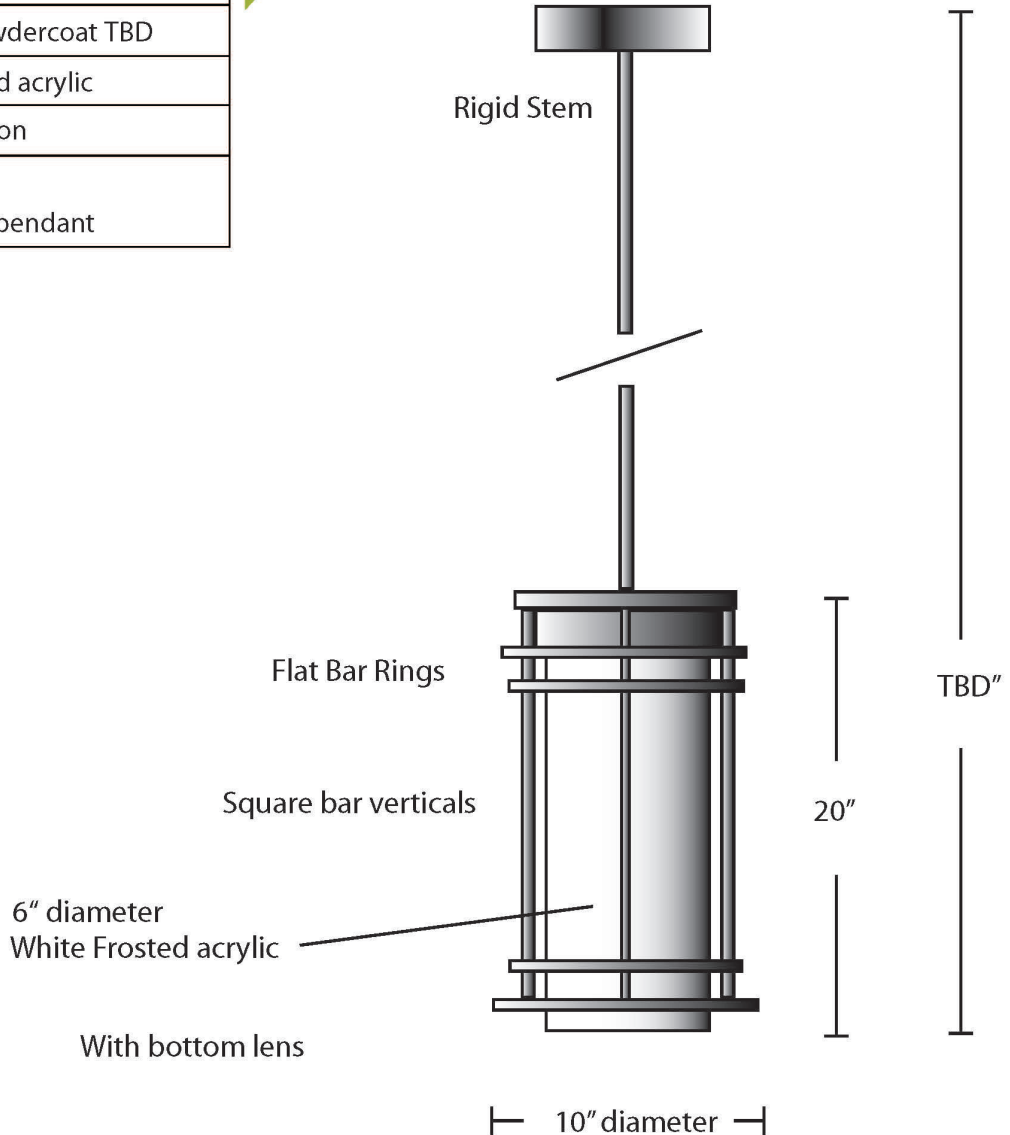

**EVERGREEN  
LIGHTING**

**CEILING PENDANT MOUNT**  
**FLRNG-P-10"-24L-9-WF-DIM-30K**

**SPECIFICATION FEATURES**

Date  
04-16-19

PROJECT:

SPECIFIER:

Dimensions	10" dia. x 20" H x OAH TBD"
Lamps	24 watts of LED -3000 K
Material	Aluminum
Finish	Standard Powdercoat TBD
Lens	White Frosted acrylic
Label	Damp Location
Voltage	120 / 277
Description	Ring style pendant