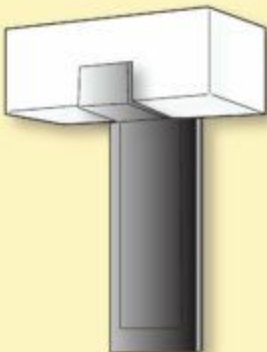

EVERGREEN
LIGHTING

WALL FLUSH MOUNT
GKVS-W-8LED-9-WF-BS

SPECIFICATION FEATURES		Date 12-06-14
Dimensions	16" H x 10" W X 4" D	
Lamps	8 Watts Alta LED - 3000K	
Material	Brass	
Finish	SEE NOTE BELOW	
Lens	White Frosted Acrylic	
Label	Damp Location	
Voltage	120	
Description	LED wall	

PROJECT

SPECIFIER:

Top lens

Acrylic box 10"Widex 5"Tall x 3 3/4"deep

LED's on back plate. ADA Compliant

Drawings are not to scale

Custom Paint, - Mathews Paint MP20181 Equus Bronze Metallic
Satin finish.

EVERGREEN LIGHTING WWW.EVERGREENLIGHTING.COM
1379 Ridgeway St. Pomona, CA 91768 PHONE: (909) 865-5599 FAX: (909) 865-5539