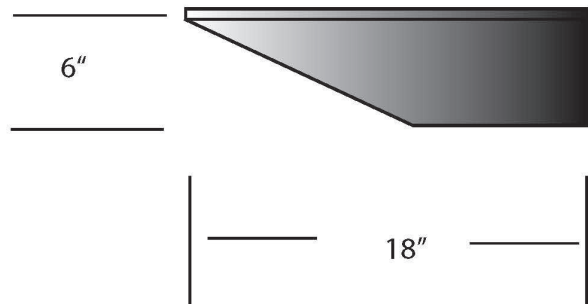

**EVERGREEN
LIGHTING**

Stem MOUNT

GL-P-DBL-MODUP-120W-9-9-35K-15X18

SPECIFICATION FEATURES

Date
12-04-18

PROJECT:

SPECIFIER:

Dimensions	15" W x 6"H x 18" deep
Lamps	120 watts of Alta LED- 3500K
Material	Aluminum
Finish	STD Powdercoat TBD
Lens	Clear Glass
Label	Damp Location
Voltage	120 / 277
Description	Stem Mount Interior

12,000 Delivered Lumens

EVERGREEN LIGHTING WWW.EVERGREENLIGHTING.COM
1379 Ridgeway St. Pomona, CA 91768 PHONE: (909) 865-5599 FAX: (909) 865-5539

MADE IN USA ● Information appearing hereon is proprietary and confidential and may not be used without the permission of Evergreen Lighting.

MADE IN USA