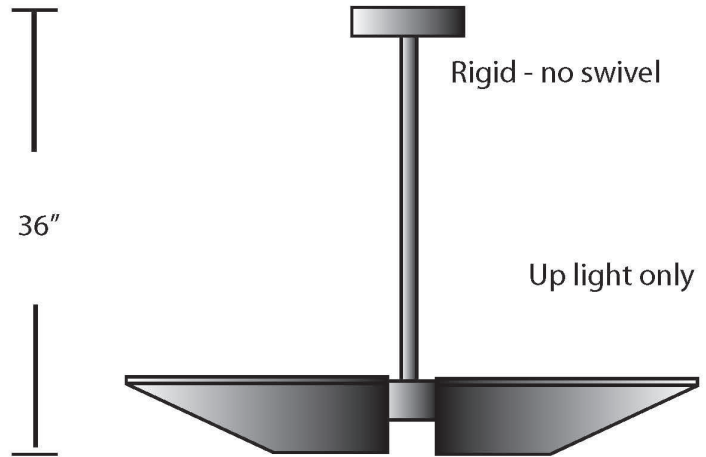

**EVERGREEN
LIGHTING**

Stem MOUNT

GL-P-DBL-MODUP-120W-9-9-35K-15X18

SPECIFICATION FEATURES

Date
12-04-18

PROJECT:

SPECIFIER:

Dimensions	15" W x 6"H x 18" deep
Lamps	120 watts of Alta LED- 3500K
Material	Aluminum
Finish	STD Powdercoat TBD
Lens	Clear Glass
Label	Damp Location
Voltage	120 / 277
Description	Stem Mount Interior

12,000 Delivered Lumens

EVERGREEN LIGHTING WWW.EVERGREENLIGHTING.COM
1379 Ridgeway St. Pomona, CA 91768 PHONE: (909) 865-5599 FAX: (909) 865-5539

MADE IN USA ● Information appearing hereon is proprietary and confidential and may not be used without the permission of Evergreen Lighting.

MADE IN USA