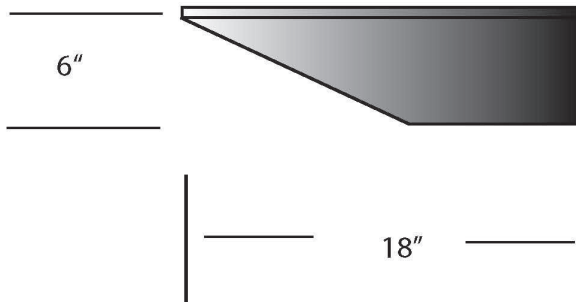

**EVERGREEN
LIGHTING**

Stem MOUNT

GL-P-SGL-MODUP-60W-9-9-35K-15X18

SPECIFICATION FEATURES		Date 12-04-18
Dimensions	15" W x 6"H x 18" deep	
Lamps	60 watts of Alta LED- 3500K	
Material	Aluminum	
Finish	STD Powdercoat TBD	
Lens	Clear Glass	
Label	Damp Location	
Voltage	120 / 277	
Description	Stem Mount Interior	

PROJECT:

SPECIFIER:

6,000 Delivered Lumens

EVERGREEN LIGHTING WWW.EVERGREENLIGHTING.COM
1379 Ridgeway St. Pomona, CA 91768 PHONE: (909) 865-5599 FAX: (909) 865-5539

MADE IN USA ● Information appearing hereon is proprietary and confidential and may not be used without the permission of Evergreen Lighting.

MADE IN USA