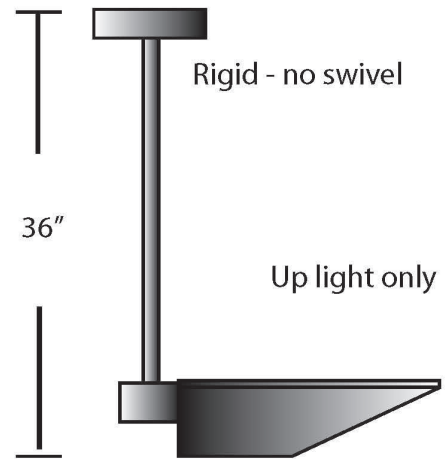

**EVERGREEN
LIGHTING**

Stem MOUNT

GL-P-SGL-MODUP-60W-9-9-35K-15X18

SPECIFICATION FEATURES		Date 12-04-18
Dimensions	15" W x 6"H x 18" deep	
Lamps	60 watts of Alta LED- 3500K	
Material	Aluminum	
Finish	STD Powdercoat TBD	
Lens	Clear Glass	
Label	Damp Location	
Voltage	120 / 277	
Description	Stem Mount Interior	

PROJECT:

SPECIFIER:

6,000 Delivered Lumens

EVERGREEN LIGHTING WWW.EVERGREENLIGHTING.COM
1379 Ridgeway St. Pomona, CA 91768 PHONE: (909) 865-5599 FAX: (909) 865-5539

MADE IN USA ● Information appearing hereon is proprietary and confidential and may not be used without the permission of Evergreen Lighting.

MADE IN USA