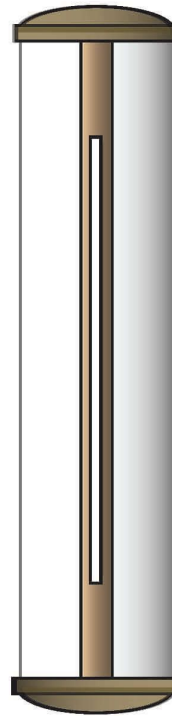

**EVERGREEN
LIGHTING**

WALL FLUSH MOUNT

HFU-W-SLT-24LED-9-WF-RDEC-24"-DIM

SPECIFICATION FEATURES		Date 04-08-19
Dimensions	24" H x 6" W x 4" D	
Lamps	24 Watts LED - 3500K	
Material	Aluminum	
Finish	Standard Powdercoat TBD	
Lens	White Frosted Acrylic	
Label	Damp Location	
Voltage	120 / 277	
Description	LED wall	

PROJECT:

SPECIFIER:

2,400 delivered lumens
0 to 10 volt dimming
ADA Compliant

Top View - Wall

Rounded end caps top and bottom

Wall

Drawings are not to scale

EVERGREEN LIGHTING WWW.EVERGREENLIGHTING.COM
1379 Ridgeway St. Pomona, CA 91768 PHONE: (909) 865-5599 FAX: (909) 865-5539