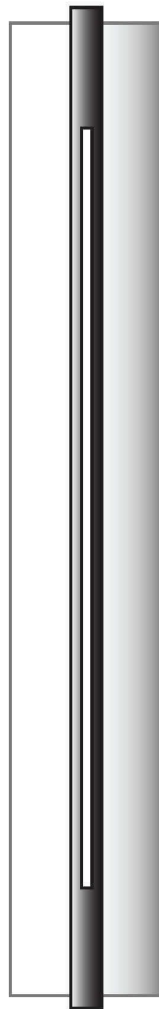

**EVERGREEN
LIGHTING**

**WALL FLUSH MOUNT
HFU-W-SLT-50LED-9-WF-48"-DIM**

SPECIFICATION FEATURES		Date 02-15-19
Dimensions	48" H x 6" W x 4" D	
Lamps	50 Watts LED - 3500K	
Material	Aluminum	
Finish	Standard Powdercoat TBD	
Lens	White Frosted Acrylic	
Label	Damp Location	
Voltage	120 / 277	
Description	LED wall	

PROJECT:

SPECIFIER:

- 5,000 delivered lumens
- 0 to 10 volt dimming
- ADA Compliant

Open top and bottom

Drawings are not to scale

EVERGREEN LIGHTING WWW.EVERGREENLIGHTING.COM
1379 Ridgeway St. Pomona, CA 91768 PHONE: (909) 865-5599 FAX: (909) 865-5539