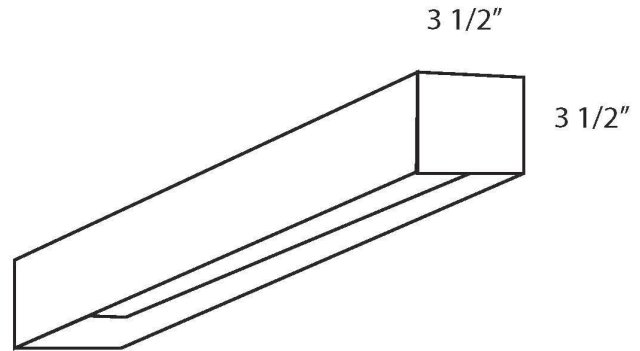

**EVERGREEN  
LIGHTING**

CEILING MOUNT

LIN-C24X3.5-20L-DN-MW-WF

SPECIFICATION FEATURES

Date  
11-01-18

PROJECT:

SPECIFIER:

Dimensions	24" x 3 1/2" x 3 1/2"
Lamps	20 watts of LED- 2700 Kelvin
Material	Paintlok
Finish	Matte White
Lens	White Frosted Acrylic
Label	Damp Location
Voltage	120 / 277
Description	LINEAR CEILING FLUSH

Down light bottom lens

Ghosted view -  
lens regressed  
upwards 1"

Bottom Lens

Concept drawings are not to scale.

EVERGREEN LIGHTING WWW.EVERGREENLIGHTING.COM  
1379 Ridgeway St. Pomona, CA 91768 PHONE: (909) 865-5599 FAX: (909) 865-5539