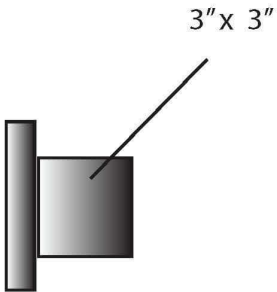

**EVERGREEN
LIGHTING**

**WALL FLUSH MOUNT
ME-CBB-3X3-40L-MN-WF-48"-35K**

SPECIFICATION FEATURES		Date 12-06-18
Dimensions	48" long x 4 1/2" x 4 1/2" D	
Lamps	40 Watts LED - 3500K	
Material	Paintlok	
Finish	Metallic Nickel Powdercoat	
Lens	White Frosted Acrylic	
Label	Damp Location	
Voltage	120 / 277	
Description	LED wall	

PROJECT:	Park 7 Apartments
SPECIFIER:	

4,000 lumens
94 CRI

Type L2

Concept drawings are not to scale

EVERGREEN LIGHTING WWW.EVERGREENLIGHTING.COM
1379 Ridgeway St. Pomona, CA 91768 PHONE: (909) 865-5599 FAX: (909) 865-5539

MADE IN USA ● Information appearing hereon is proprietary and confidential and may not be used without the permission of Evergreen Lighting.

MADE IN USA