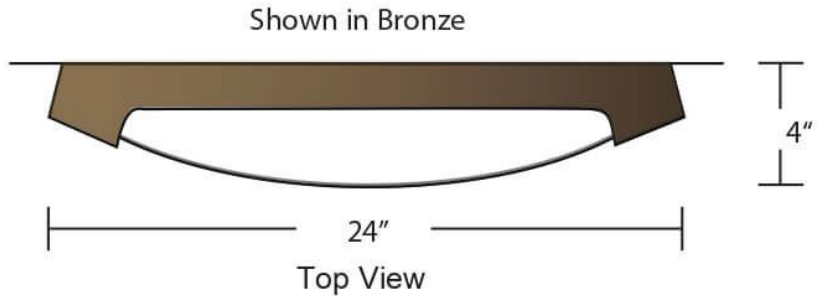

**EVERGREEN
LIGHTING**

Vanity or Corridor wall fixture

OXVNY-12W-24"-9-WF

SPECIFICATION FEATURES		Date 04-09-19
Dimensions	24" W x 4" H x 4" D	
Lamps	12 watts of LED- Choice of Kelvin	
Material	Aluminum	
Finish	Standard finish TBD	
Lens	White Frosted Acrylic	
Label	Damp Location	
Voltage	120 / 277	
Description	Wall Mount interior	

PROJECT:

SPECIFIER:

Kelvin Temp's ... Delivered Lumens per watt and CRI
27K= 2700K ...80 Lumens Per Watt/ 95 CRI
30K= 3000K ...90 LPW / 95 CRI
35K= 3500K ... 100 LPW / 94 CRI
41K= 4100K ... 110 LPW / 93 CRI
50K= 5000K ... 120 LPW / 92 CRI

Photo in Metallic Nickel