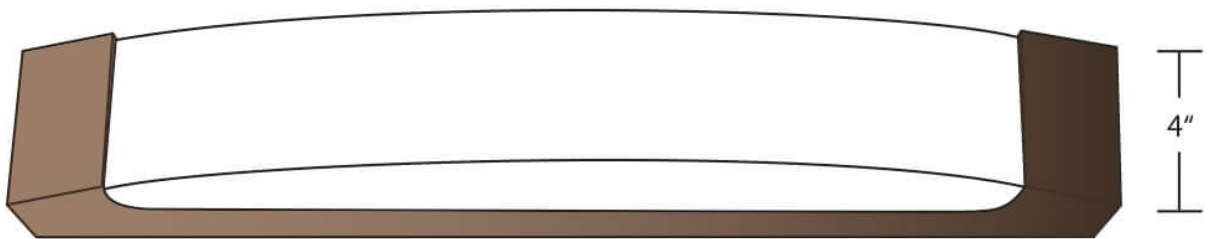

Front View (slightly angled)

Drawings are not to scale.

EVERGREEN LIGHTING WWW.EVERGREENLIGHTING.COM
1379 Ridgeway St. Pomona, CA 91768 PHONE: (909) 865-5599 FAX: (909) 865-5539

MADE IN USA ● Information appearing hereon is proprietary and confidential and may not be used without the permission of Evergreen Lighting.

MADE IN USA