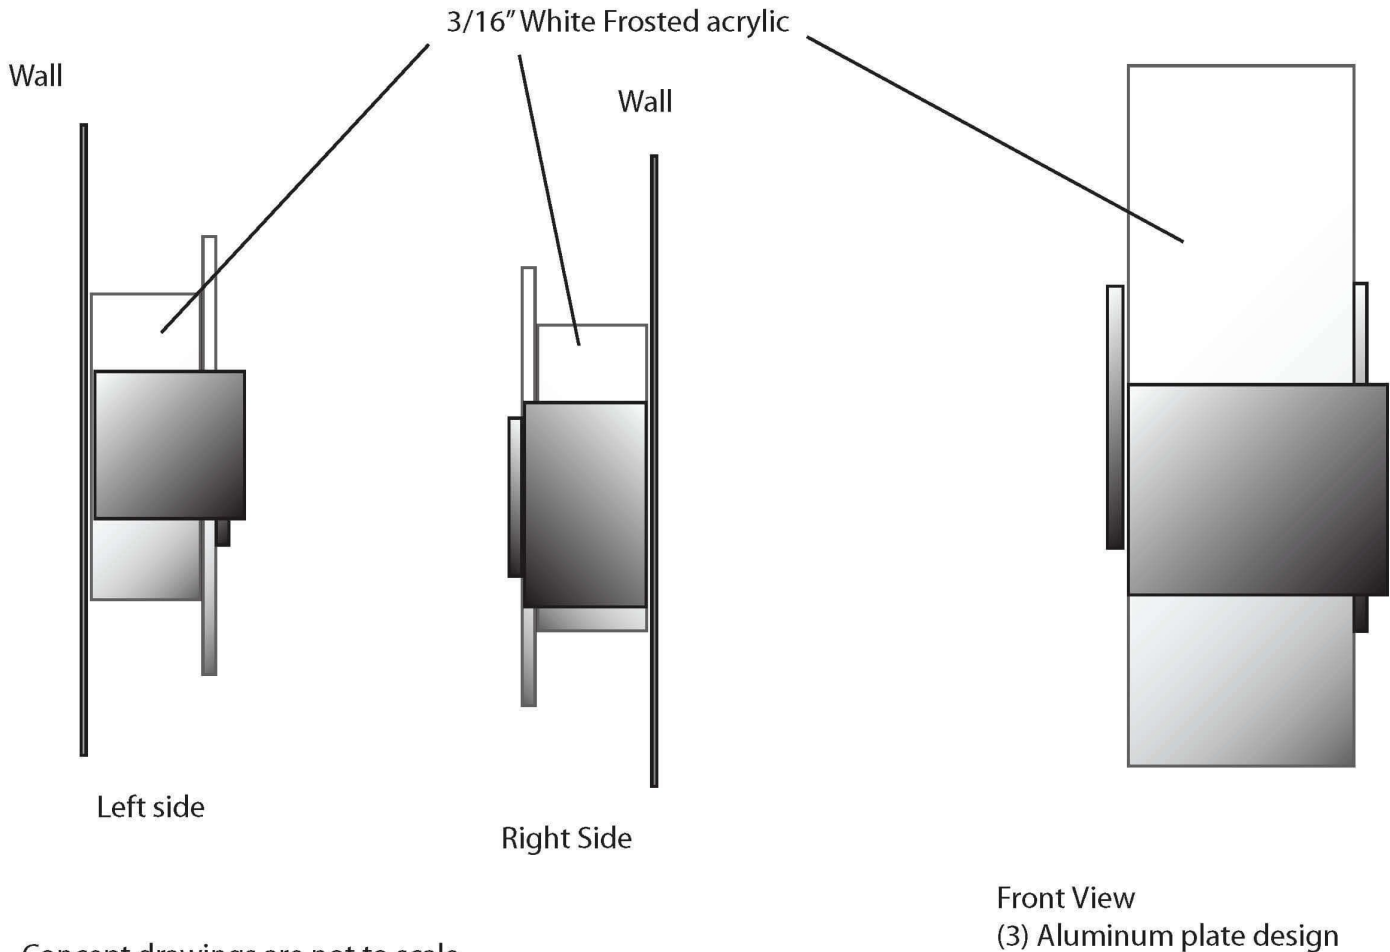

**EVERGREEN
LIGHTING**

**WALL FLUSH MOUNT
PLT3-W-12LED-ORB-WF-17"-30K**

SPECIFICATION FEATURES		Date 03-12-19
Dimensions	16 1/2" H x 6" W x 4" D	
Lamps	12 Watts LED - 3000K	
Material	Aluminum	
Finish	Oil Rubbed Bronze Powdercoat	
Lens	White Frosted Acrylic	
Label	Damp Location	
Voltage	120 / 277	
Description	LED wall	

PROJECT:

SPECIFIER:

ADA Compliant

Open top and bottom

Concept drawings are not to scale

EVERGREEN LIGHTING WWW.EVERGREENLIGHTING.COM
1379 Ridgeway St. Pomona, CA 91768 PHONE: (909) 865-5599 FAX: (909) 865-5539

MADE IN USA ● Information appearing hereon is proprietary and confidential and may not be used without the permission of Evergreen Lighting.

MADE IN USA