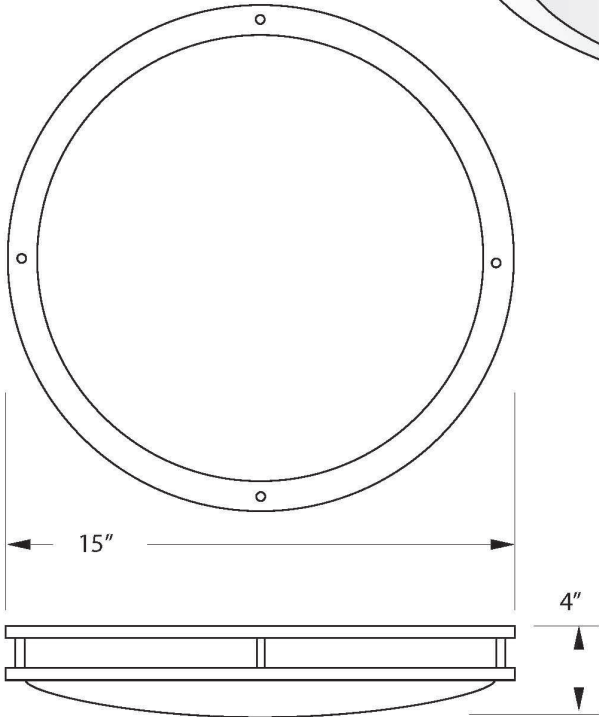

**EVERGREEN
LIGHTING**

CEILING ROUND FLUSH MOUNT

RND-2SPL-20W-15"-MN-WF-41K

SPECIFICATION FEATURES	Date 03-19-19

PROJECT: Fort Irwin

Dimensions	15" Diameter x 4"
Lamps	20 watts of LED- 4100 K
Material	Paintlok
Finish	Metallic Nickel finish
Lens	White Frosted Acrylic
Label	Interior Damp Location
Voltage	120 / 277
Description	Ceiling Round

SPECIFIER:

Type :

REV.0

2,200 Lumens - 93 CRI

MADE IN USA

EVERGREEN LIGHTING WWW.EVERGREENLIGHTING.COM
1379 Ridgeway St. Pomona, CA 91768 PHONE: (909) 865-5599 FAX: (909) 865-5539

MADE IN USA ● Information appearing hereon is proprietary and confidential and may not be used without the permission of Evergreen Lighting.