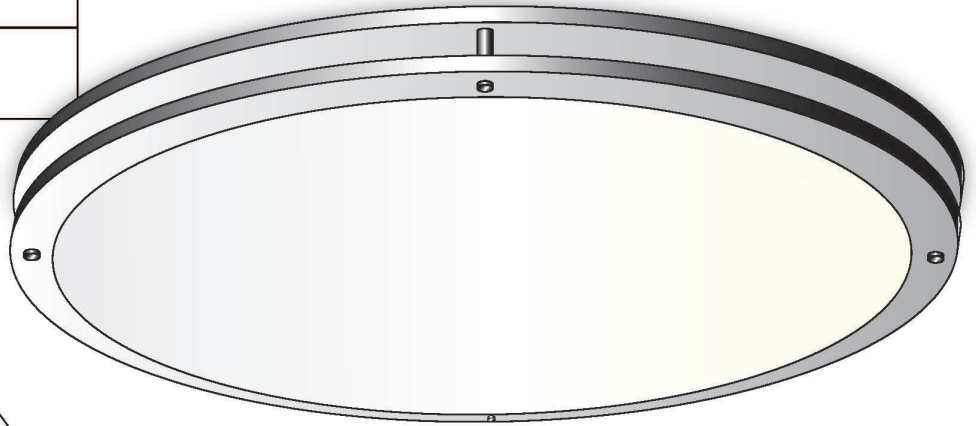

**EVERGREEN
LIGHTING**

CEILING ROUND FLUSH MOUNT

RND-2SPL-20W-15"-MN-WF-41K

SPECIFICATION FEATURES	Date 03-19-19

PROJECT: Fort Irwin

Dimensions	15" Diameter x 4"
Lamps	20 watts of LED- 4100 K
Material	Paintlok
Finish	Metallic Nickel finish
Lens	White Frosted Acrylic
Label	Interior Damp Location
Voltage	120 / 277
Description	Ceiling Round

SPECIFIER:

Type :

REV.0

2,200 Lumens - 93 CRI

MADE IN USA

EVERGREEN LIGHTING WWW.EVERGREENLIGHTING.COM
1379 Ridgeway St. Pomona, CA 91768 PHONE: (909) 865-5599 FAX: (909) 865-5539

MADE IN USA ● Information appearing hereon is proprietary and confidential and may not be used without the permission of Evergreen Lighting.