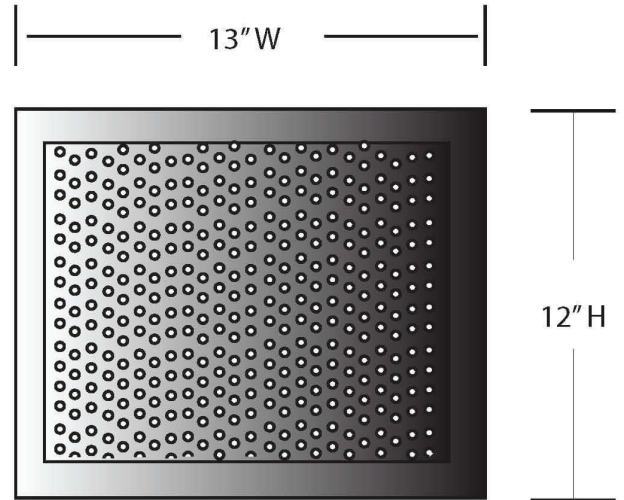

**EVERGREEN
LIGHTING**

**WALL FLUSH MOUNT
SA-SC-12X13-12L-9-A-DIM-30K**

SPECIFICATION FEATURES		Date 11-20-18
Dimensions	12" H x 13" W x 4" D	
Lamps	12 Watts Alta LED - 3000K	
Material	Paintlok	
Finish	Standard Powdercoat TBD	
Lens	White Acrylic	
Label	Damp Location	
Voltage	120 / 277	
Description	LED wall	

PROJECT:

SPECIFIER:

1,080 lumens with 0 to 10 volt dimming
ADA Compliant

Flat head attaching screws top and bottom

Top and bottom Lens

Concept drawings are not to scale

EVERGREEN LIGHTING WWW.EVERGREENLIGHTING.COM
1379 Ridgeway St. Pomona, CA 91768 PHONE: (909) 865-5599 FAX: (909) 865-5539