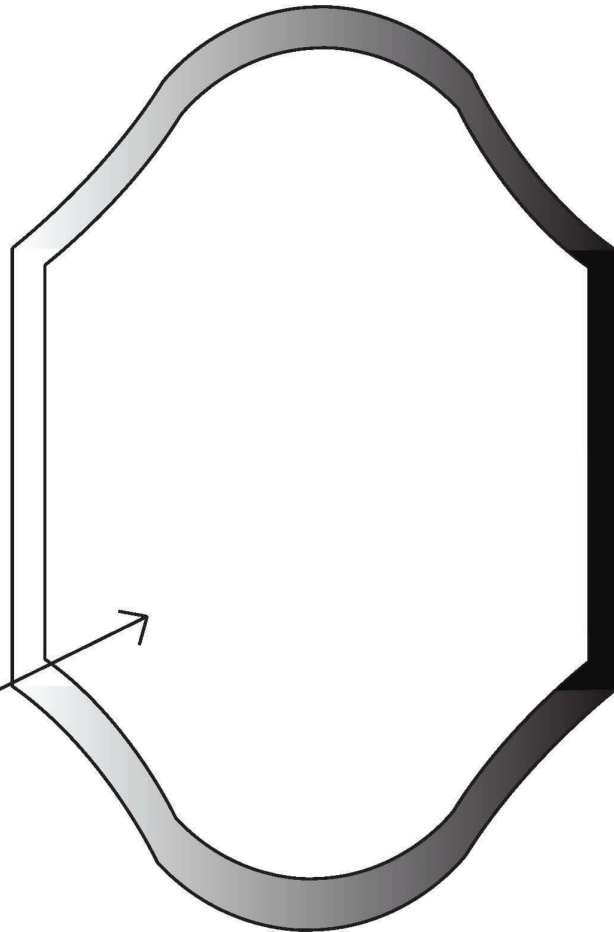

**EVERGREEN
LIGHTING**

**WALL FLUSH MOUNT
SHLD15"-W-12L-ORB-BA-27K**

SPECIFICATION FEATURES		Date 08-21-17
Dimensions	15" H x 10" W x 4" D	
Lamps	12 Watts Alta LED - 3000K	
Material	Paintlok	
Finish	Oil Rubbed Bronze Powdercoat	
Lens	Beige Alabaster Acrylic	
Label	Damp Location	
Voltage	120 / 277	
Description	LED wall	

PROJECT:

SPECIFIER:

ADA Compliant

Open top and bottom

Top View Inside of fixture not shown

Wall

Beige Alabaster acrylic

Drawings are not to scale