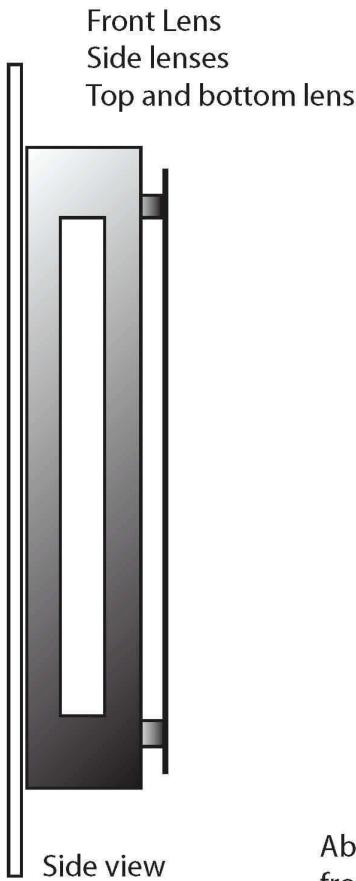

**EVERGREEN
LIGHTING**

**WALL FLUSH MOUNT
SHLD24X6-8W-SB-WF-41K-WET-DIM**

SPECIFICATION FEATURES		Date 02-05-19
Dimensions	24" H x 6" W x 4" D	
Lamps	8 Watts LED - 4100K	
Material	Aluminum	
Finish	Satin Brass Powdercoat	
Lens	White Frosted Acrylic	
Label	Wet Location	
Voltage	120 / 277	
Description	LED wall	

PROJECT:

SPECIFIER:

ADA Compliant
880 lumens

top and bottom lens

Above - shown without the front plate shield

Wall

Concept drawings are not to scale

EVERGREEN LIGHTING WWW.EVERGREENLIGHTING.COM
1379 Ridgeway St. Pomona, CA 91768 PHONE: (909) 865-5599 FAX: (909) 865-5539