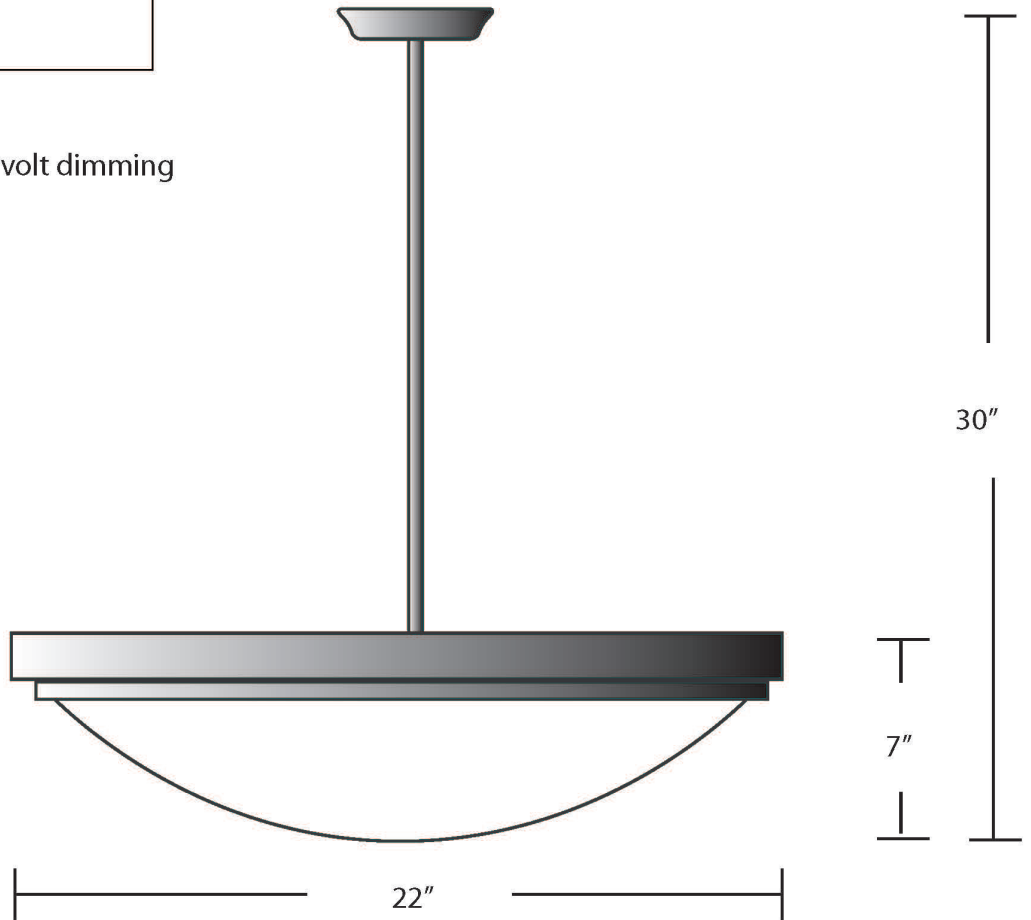

**EVERGREEN
LIGHTING**

**CEILING PENDANT MOUNT
SPN-P22-48LED-9-WF-DIM**

SPECIFICATION FEATURES		Date 07-08-19
Dimensions	22" Diam x 7" D x OAH 30"	
Lamps	48 watts of LED- 3000K	
Material	Aluminum	
Finish	Standard Powdercoat TBD	
Lens	White Frosted Acrylic	
Label	Damp Location	
Voltage	120 / 277	
Description	Ceiling Pendant	

PROJECT:

SPECIFIER:

4,320 lumens with 0 to 10 volt dimming

EVERGREEN LIGHTING WWW.EVERGREENLIGHTING.COM
1379 Ridgeway St. Pomona, CA 91768 PHONE: (909) 865-5599 FAX: (909) 865-5539

MADE IN USA ● Information appearing hereon is proprietary and confidential and may not be used without the permission of Evergreen Lighting.

MADE IN USA