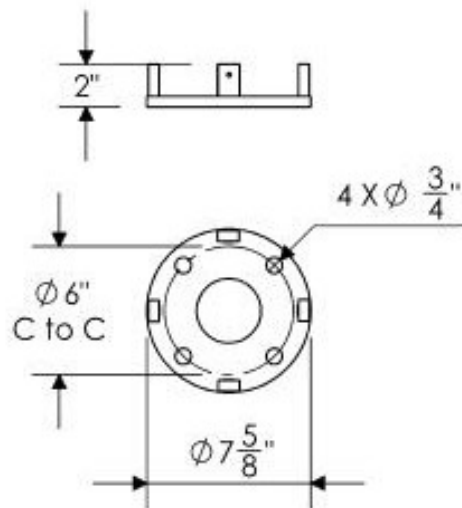

VERBOTEN BOLLARD SERIES

DIMENSIONS: 42"H X 8"W

Catalog #		Type
Project		LED BOLLARD
Comments		
Prepared By		Date

SPECIFICATIONS

Material

All parts are durable Aluminum Extruded Tube with .080 Spun aluminum Roof with supports fabricated for maximum strength.

Driver

0-10V Dimming Driver for 120/277 volt, Constant Current, metal case, 5 year warranty

Label

ETL Listed for US and Canada for Wet Location

ORDERING INFORMATION

Sample Number: VRB-B-42-36W-AB-WF

Series VRB	Style Bollard	Size 30" 42"	Lamp 30" 12W 24W 36W 42" 12W 24W 36W	Finish Architectural Bronze (AB) Textured Bronze (TBR) Matte Black (MBK) Semi Gloss Black (GBK) Textured Black (TBK) Textured Rust (TR) Matte White (MW) Textured White (TW) Gloss White (GW) Metallic Grey (MG) Brushed Aluminum (BA) adder Metallic Nickel (MN) Textured Verde Patina (TVP) Satin Brass (SB) Copper Vein (CV) Gold Vein (GV) Silver Vein (SV) Chrome (CH)	Standard Lens White Frosted (WF) Clear Frosted (CFA) Optional Lens White Alabaster (WA) Honey Onyx (HO) Natural Horn (NH) Beige Alabaster (BA) Honey Swirl (HS)	Options LED EMR - Up to 24W OCC Sensors Photo Cell Control
DELIVERED LUMENS PER WATT						
2700K = 80						
3000K = 90						
3500K = 100						
4100K = 110						
5000K = 120						

Evergreen Lighting
www.evergreenlighting.com

VERBOTEN BOLLARD SERIES

Instruction Sheet

Mounting Template

Mounting

Standard anchor bolts are 3/8" X 12" X 3". Bolts, nuts, and washers shall be hot dipped galvanized steel.