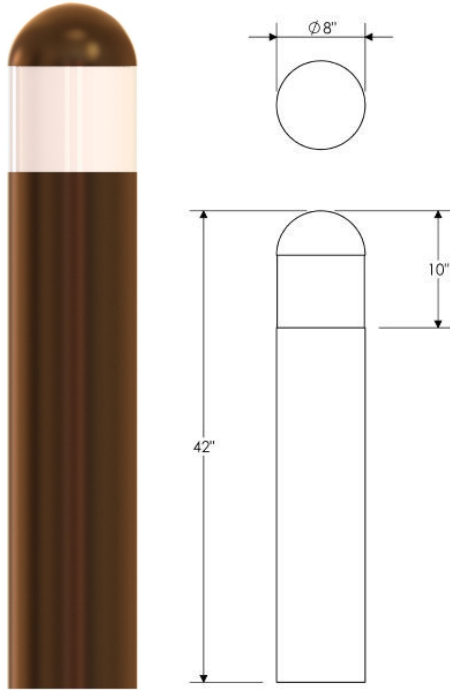

VERBOTEN BOLLARD SERIES

DIMENSIONS: 42"H X 8"W

Catalog #		Type
Project		LED BOLLARD
Comments		
Prepared By		Date

SPECIFICATIONS

Material

All parts are durable Aluminum Extruded Tube with .080 Spun aluminum Roof with supports fabricated for maximum strength.

Driver

0-10V Dimming Driver for 120/277 volt, Constant Current, metal case, 5 year warranty

Label

ETL Listed for US and Canada for Wet Location

ORDERING INFORMATION

Sample Number: VRB-B-42-36W-AB-WF

Series VRB	Style Bollard	Size 30" 42"	Lamp 30" 12W 24W 36W 42" 12W 24W 36W	Finish Architectural Bronze (AB) Textured Bronze (TBR) Matte Black (MBK) Semi Gloss Black (GBK) Textured Black (TBK) Textured Rust (TR) Matte White (MW) Textured White (TW) Gloss White (GW) Metallic Grey (MG) Brushed Aluminum (BA) adder Metallic Nickel (MN) Textured Verde Patina (TVP) Satin Brass (SB) Copper Vein (CV) Gold Vein (GV) Silver Vein (SV) Chrome (CH)	Standard Lens White Frosted (WF) Clear Frosted (CFA) Optional Lens White Alabaster (WA) Honey Onyx (HO) Natural Horn (NH) Beige Alabaster (BA) Honey Swirl (HS)	Options LED EMR - Up to 24W OCC Sensors Photo Cell Control
DELIVERED LUMENS PER WATT						
2700K = 80						
3000K = 90						
3500K = 100						
4100K = 110						
5000K = 120						

Evergreen Lighting
www.evergreenlighting.com

VERBOTEN BOLLARD SERIES

Instruction Sheet

Mounting Template

Mounting

Standard anchor bolts are 3/8" X 12" X 3". Bolts, nuts, and washers shall be hot dipped galvanized steel.