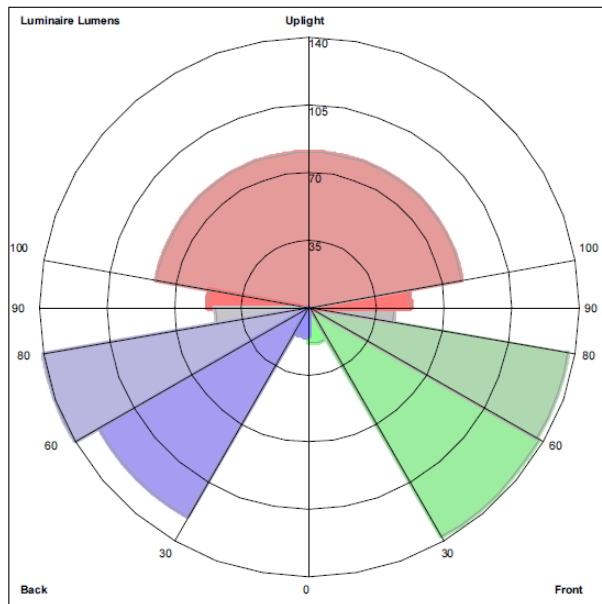

**EVERGREEN
LIGHTING**

VERBOTEN BOLLARD SERIES

Photometrics

VRB-B-24W

VRB-B-36W

LUMINAIRE CLASSIFICATION SYSTEM (LCS) GRAPH

BUG Rating : B1-U3-G1