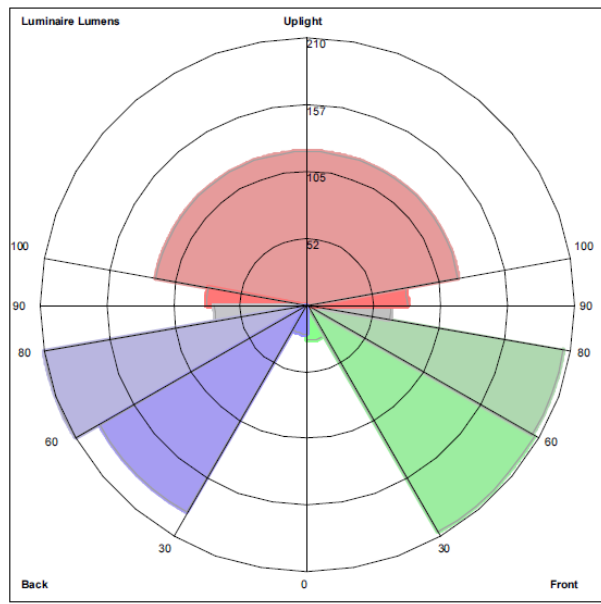

LUMINAIRE CLASSIFICATION SYSTEM (LCS) GRAPH

BUG Rating : B1-U3-G1

Evergreen Lighting
www.evergreenlighting.com