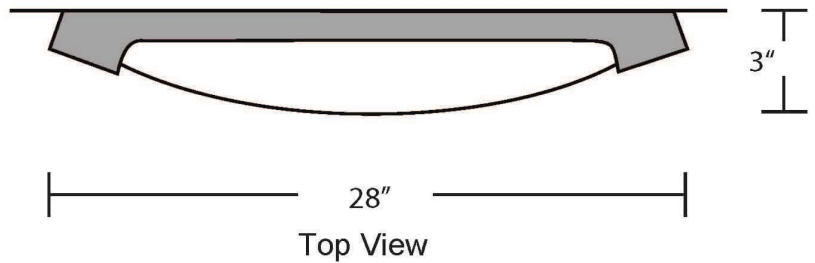

**EVERGREEN
LIGHTING**

Vanity or Corridor wall fixture
WLC-NRW-30L-ORB-WF-DIM-28"-30K

SPECIFICATION FEATURES		Date 11-15-18
Dimensions	28" long x 2 3/4" H " x 3" D	
Lamps	30 watts of LED - 3000 Kelvin	
Material	Aluminum	
Finish	Oil Rubbed Bronze	
Lens	White Frosted Acrylic	
Label	Damp Location	
Voltage	120 / 277	
Description	Wall Mount interior	

PROJECT:

SPECIFIER:

2,700 delivered lumens - 95 CRI
With 0 to 10 volt dimming

Front View (slightly angled)

Concept drawings are not to scale.

EVERGREEN LIGHTING WWW.EVERGREENLIGHTING.COM
1379 Ridgeway St. Pomona, CA 91768 PHONE: (909) 865-5599 FAX: (909) 865-5539