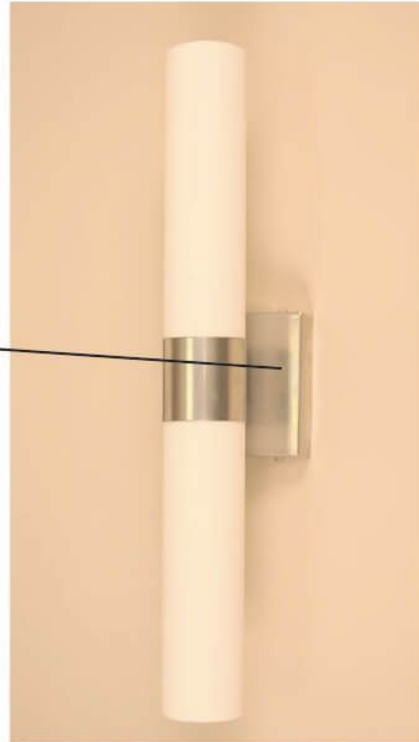

**EVERGREEN
LIGHTING**

WALL
WLCYL-40LED-U-D-9WFCFA-44"

REV: 1

SPECIFICATION FEATURES

Date
01-19-18

PROJECT:

SPECIFIER:

Dimensions	44" H x 4 1/4" Wide x 5" D
Lamps	40 watts of Alta LED- ? K
Material	Paintlok
Finish	Standard finish TBD
Lens	White Frosted - and CFA end caps
Label	Damp Location
Voltage	120 / 277
Description Type	Flush mount

Fixture can be mounted vertically
or Horizontally.

20 watts up and 20 watts down

Standard 4/0 box (not included)

Wall canopy oversize and ventilation holes-
Driver is located in the fixture
canopy.

Clear Frosted acrylic end caps