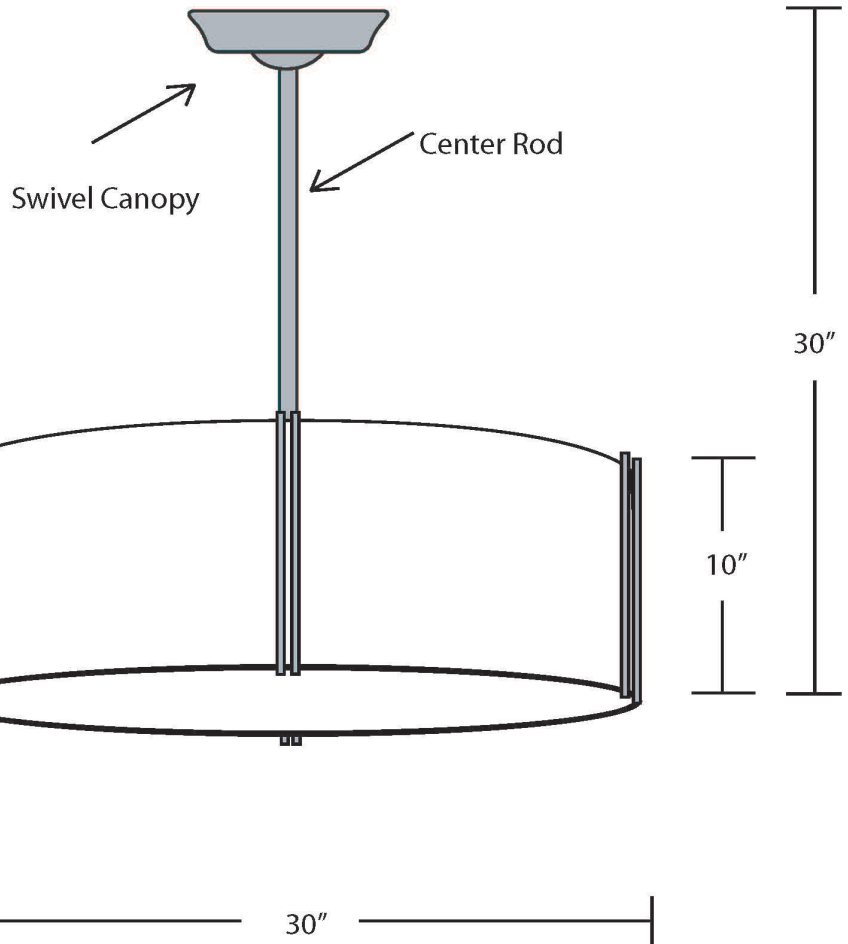

**EVERGREEN
LIGHTING**

CEILING PENDANT MOUNT

WNP-P30-DRM-48L-TBR-WF-DIM

SPECIFICATION FEATURES		Date 01-09-18
Dimensions	30" Diam x 10" D x OAH 30"	
Lamps	48 watts of Alta LED - Specify K	
Material	Aluminum	
Finish	Textured Bronze Powdercoat	
Lens	White Frosted Acrylic	
Label	Damp Location	
Voltage	120 / 277	
Description	Ceiling Pendant	

PROJECT:

SPECIFIER:

Kelvin Temp's ... Delivered Lumens per watt and CRI

27K= 2700K ... 80 Lumens Per Watt / 95 CRI

30K= 3000K ... 90 LPW / 95 CRI

35K= 3500K ... 100 LPW / 94 CRI

41K= 4100K ... 110 LPW / 93 CRI

50K= 5000K ... 120 LPW / 92 CRI

with 0 to 10 volt dimming

White Frosted acrylic drum and bottom lens