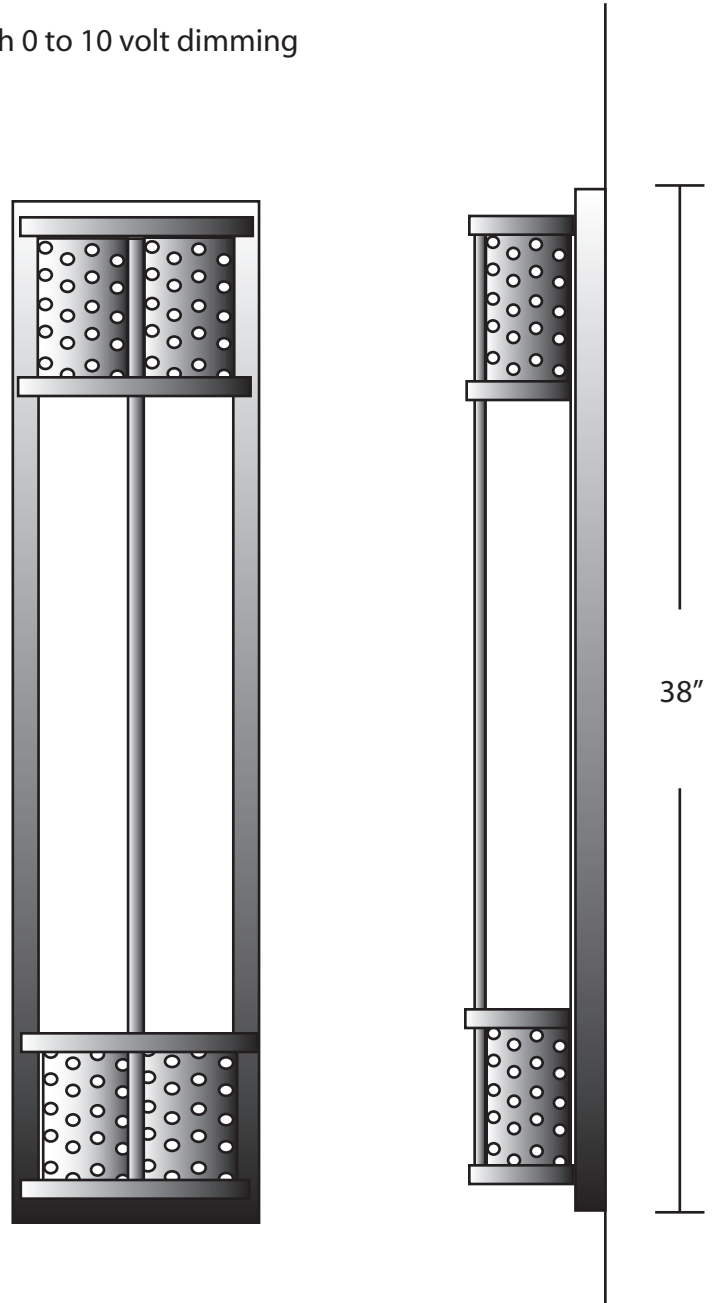

**EVERGREEN
LIGHTING**

**WALL FLUSH MOUNT
GRA-WC-PF-30W-9-A-STB-WET-35K-DIM**

SPECIFICATION FEATURES		Date 09-08-15
Dimensions	38" H x 6 1/2" W x 5 3/4" D	
Lamps	30 watts of Alta LED - 3500K	
Material	Aluminum	
Finish	Standard Powder coat TBD	
Lens	White Acrylic	
Label	WET Location	
Voltage	120 / 277	
Description	Exterior Wall Fixture	

PROJECT:

SPECIFIER:

With 0 to 10 volt dimming

Top View

Solid top and Solid Bottom

Drawings are not to scale.

EVERGREEN LIGHTING WWW.EVERGREENLIGHTING.COM
1379 Ridgeway St. Pomona, CA 91768 PHONE: (909) 865-5599 FAX: (909) 865-5539