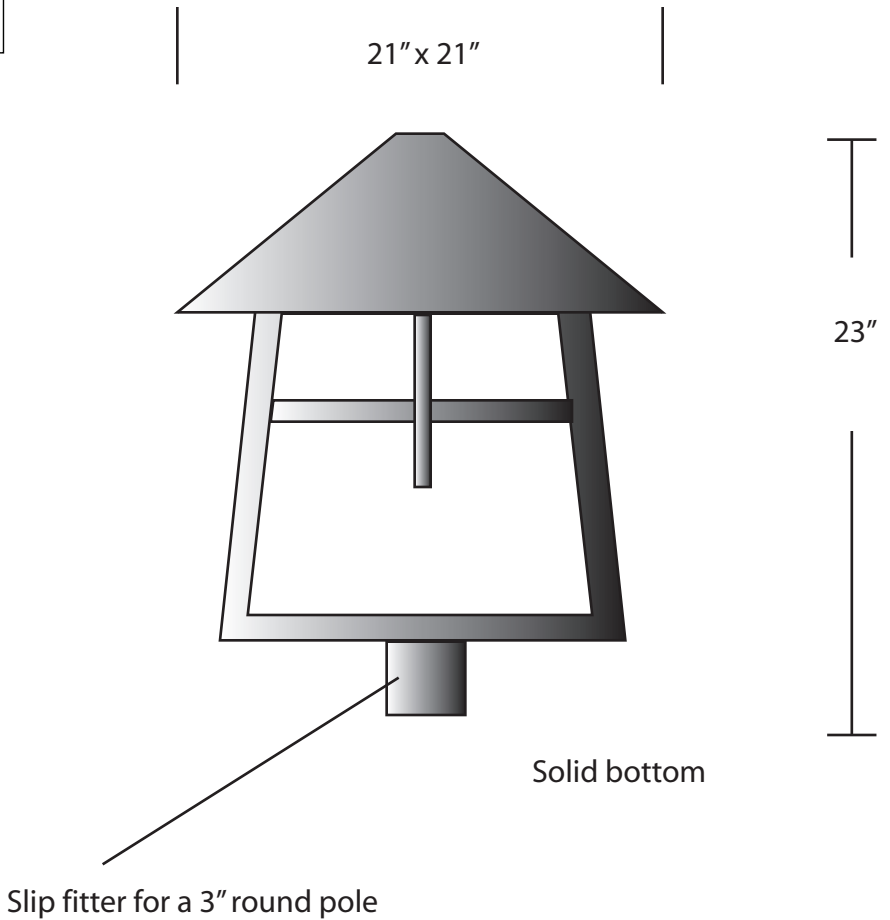

**EVERGREEN
LIGHTING**

**POST MOUNT
104MOD-21"-24LED-9-WF**

SPECIFICATION FEATURES		Date 05-15-19
Dimensions	23" H x 21" x 21"	
Lamps	24 watts of LED- Specify K	
Material	Paintlok	
Finish	Standard TBD	
Lens	White Frosted acrylic	
Label	WET Location	
Voltage	120 / 277	
Description	Exterior Fixture	

PROJECT:

SPECIFIER:

Kelvin Temp's ... Delivered Lumens per watt and CRI
27K= 2700K ... 80 Lumens Per Watt/ 95 CRI
30K= 3000K ... 90 LPW / 95 CRI
35K= 3500K ... 100 LPW / 94 CRI
41K= 4100K ... 110 LPW / 93 CRI
50K= 5000K ... 120 LPW / 92 CRI

Concept drawings are not to scale.

EVERGREEN LIGHTING WWW.EVERGREENLIGHTING.COM
1379 Ridgeway St. Pomona, CA 91768 PHONE: (909) 865-5599 FAX: (909) 865-5539

MADE IN USA ● Information appearing hereon is proprietary and confidential and may not be used without the permission of Evergreen Lighting.

MADE IN USA