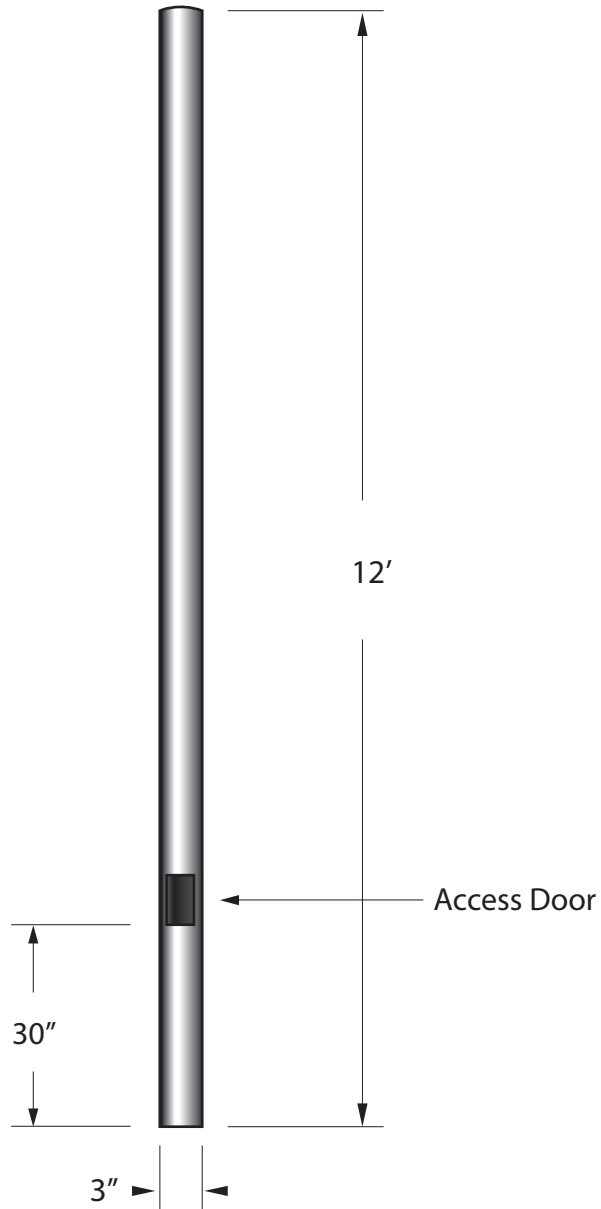

**EVERGREEN
LIGHTING**

DIRECT BURIAL POST

12DB3-AL-RD

SPECIFICATION FEATURES		Date 12-13-11
Dimensions	12' H X 3" diameter	
Type	Aluminum	
Material	Aluminum	
Finish	Powdercoat TBD	

PROJECT:

SPECIFIER:

EVERGREEN LIGHTING WWW.EVERGREENLIGHTING.COM
1379 Ridgway St. Pomona, CA 91768 PHONE: (909) 865-5599 FAX: (909) 865-5539