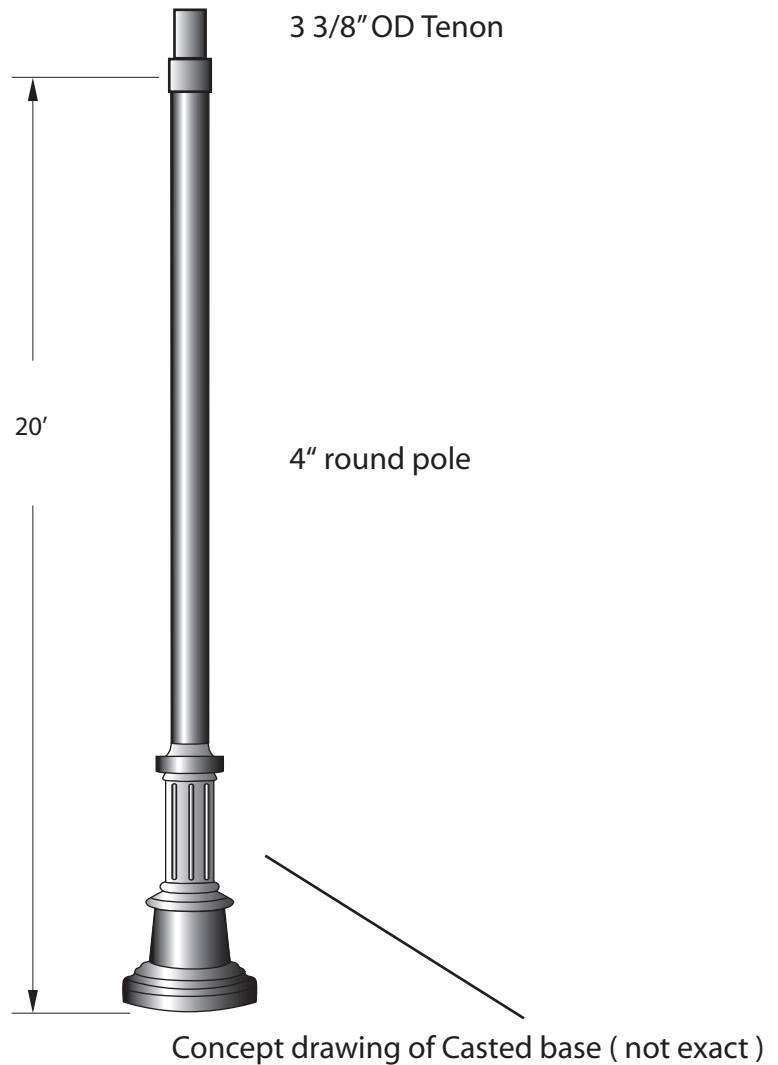

EVERGREEN LIGHTING WWW.EVERGREENLIGHTING.COM
1379 Ridgeway St. Pomona, CA 91768 PHONE: (909) 865-5599 FAX: (909) 865-5539

MADE IN USA ● Information appearing hereon is proprietary and confidential and may not be used without the permission of Evergreen Lighting.

MADE IN USA