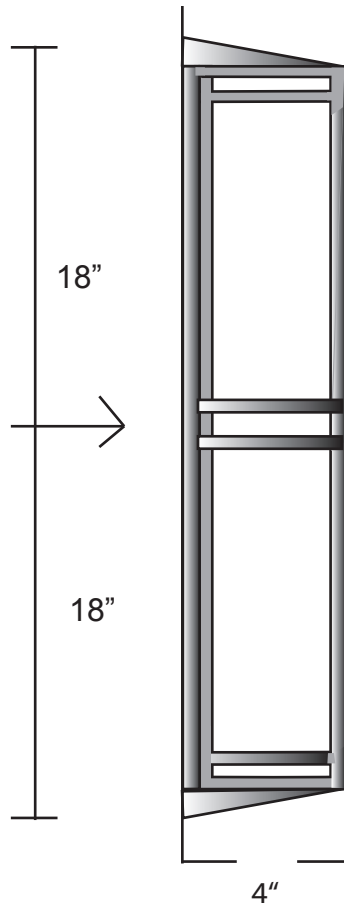

**EVERGREEN
LIGHTING**

EXTERIOR WALL FIXTURE

PYRED-24W-9-WF-STB-WET-36"-41K

SPECIFICATION FEATURES	Date 10-18-18
-------------------------------	------------------

PROJECT: Adams Elementary

Dimensions	36" H x 7 1/4" W x 4" D
Lamps	24 watts of LED- 4100K
Material	Aluminum
Finish	Standard Powdercoat TBD
Lens	White Frosted Acrylic
Label	Wet Location
Voltage	120/277
Description	Exterior Wall Fixture

SPECIFIER:

2,640 delivered lumens

Solid Top

End Cap View

7 1/4"

Solid Bottom

Center location for J Box,
wireway and lock up.

EVERGREEN LIGHTING WWW.EVERGREENLIGHTING.COM
1379 Ridgeway St. Pomona, CA 91768 PHONE: (909) 865-5599 FAX: (909) 865-5539