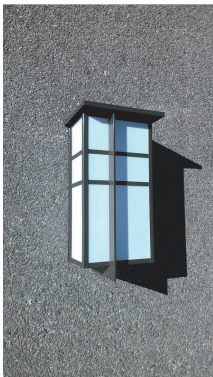

**EVERGREEN
LIGHTING**

**EXTERIOR WALL LANTERN
40CSM2-24LED-AB-WF**

SPECIFICATION FEATURES		Date 11-07-17
Dimensions	19 3/4" H x 11 1/4" W x 8 1/2" D	
Lamps	24 watts of LED- 4100 Kelvin	
Material	Paintlok	
Finish	Architectural Bronze	
Lens	White Frosted acrylic	
Label	Wet Location	
Voltage	120 / 277	
Description	Exterior Wall Lantern	

PROJECT:

SPECIFIER:

PT 14628

Decorative Vertical flat bar 1" OFF center.

Open bottom

MADE IN USA

EVERGREEN LIGHTING WWW.EVERGREENLIGHTING.COM
1379 Ridgeway St. Pomona, CA 91768 PHONE: (909) 865-5599 FAX: (909) 865-5539