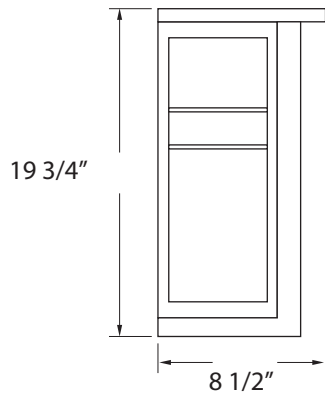

**EVERGREEN
LIGHTING**

**EXTERIOR WALL LANTERN
40CSM2-24LED-AB-WF**

SPECIFICATION FEATURES		Date 11-07-17
Dimensions	19 3/4" H x 11 1/4" W x 8 1/2" D	
Lamps	24 watts of LED- 4100 Kelvin	
Material	Paintlok	
Finish	Architectural Bronze	
Lens	White Frosted acrylic	
Label	Wet Location	
Voltage	120 / 277	
Description	Exterior Wall Lantern	

PROJECT:

SPECIFIER:

PT 14628