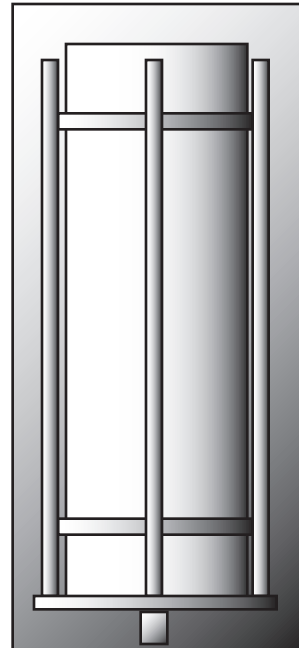

## WALL FLUSH MOUNT

CYL-SQBR-W-20L-9-WF-30K-WET

SPECIFICATION FEATURES		Date 04-16-19
Dimensions	26" H x 9" W x 10" D	
Lamps	20 Watts of LED - 3000K	
Material	Aluminum	
Finish	Standard Powdercoat TBD	
Lens	White Frosted Acrylic	
Label	Wet Location	
Voltage	120 / 277	
Description	LED wall	

PROJECT:

SPECIFIER:

PROJECT: \_\_\_\_\_

SPECIFIER: \_\_\_\_\_

Top lens

Top view sketch

Solid metal bottom

Concept drawings are not to scale