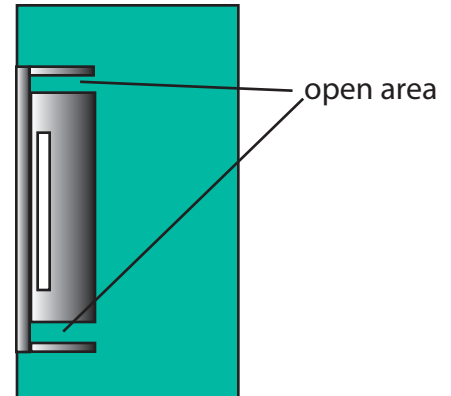

**EVERGREEN
LIGHTING**

WALL FLUSH MOUNT

HS-SQBR-WL-16W-9-WF-WET

SPECIFICATION FEATURES		Date 04-29-19
Dimensions	18" H x 8" W x 4" D	
Lamps	16 Watts Alta LED - 3000K	
Material	Aluminum	
Finish	Standard Powdercoat TBD	
Lens	White Frosted Acrylic	
Label	Wet Location	
Voltage	120 / 277	
Description	LED wall	

PROJECT:

SPECIFIER:

Decorative square bar - top and bottom

Lens sketch -
top and bottom lens
and side lighting

Concept drawings are not to scale

EVERGREEN LIGHTING WWW.EVERGREENLIGHTING.COM
1379 Ridgeway St. Pomona, CA 91768 PHONE: (909) 865-5599 FAX: (909) 865-5539