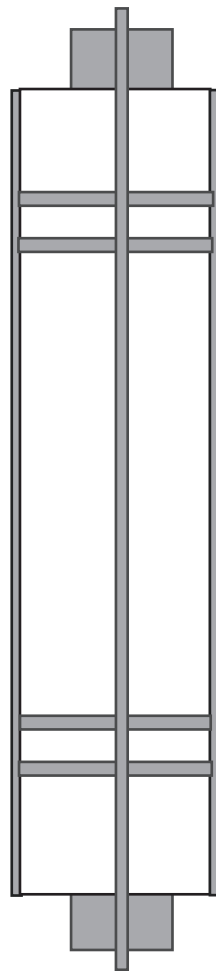

**EVERGREEN
LIGHTING**

WALL FLUSH MOUNT

SHWL-31-24LED-MBK-WF-STB-WET-27K-120V

| SPECIFICATION FEATURES | | Date 03-16-16 |
|------------------------|-------------------------|------------------|
| Dimensions | 31" H x 8 3/8" W x 4" D | |
| Lamps | 24 watts of LED- 2700 K | |
| Material | Aluminum | |
| Finish | Matte Black | |
| Lens | White Frosted Acrylic | |
| Label | WET Location | |
| Voltage | 120 / 277 | |
| Description | Exterior Wall Fixture | |

PROJECT:

SPECIFIER:

Front View

8 3/8"

Side View

Solid Metal Top

Solid Metal Bottom

4"