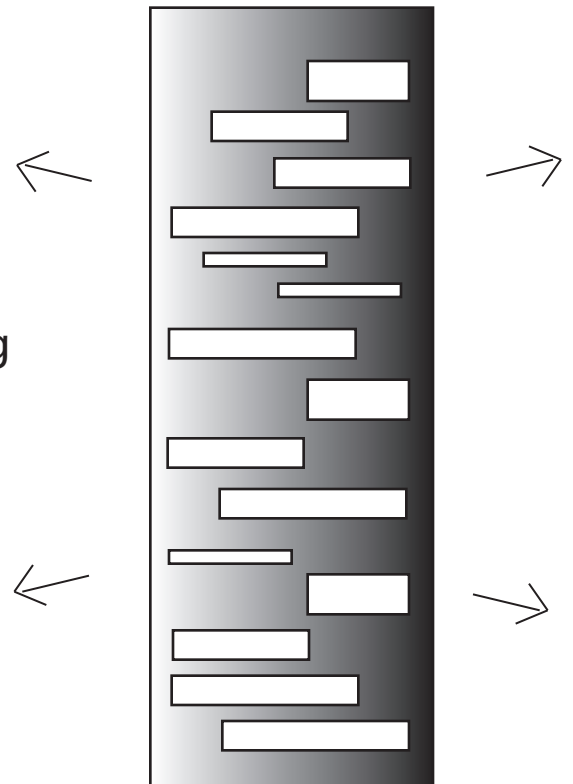

**EVERGREEN
LIGHTING**

WALL MOUNT

KNWL26"-24W-9-A-STB-DIM-WET

SPECIFICATION FEATURES		Date 11-08-17
Dimensions	26"H x 8" W x 4" E	
Lamps	24 watts of LED- 3500K	
Material	Aluminum	
Finish	Standard finish TBD	
Lens	White Acrylic	
Label	WET Location	
Voltage	120 / 277	
Description	WALL Mount Exterior	

PROJECT:

SPECIFIER:

with 0 to 10 volt dimming

Solid top

Top View

Side lighting

Solid Bottom

EVERGREEN LIGHTING WWW.EVERGREENLIGHTING.COM
1379 Ridgeway St. Pomona, CA 91768 PHONE: (909) 865-5599 FAX: (909) 865-5539