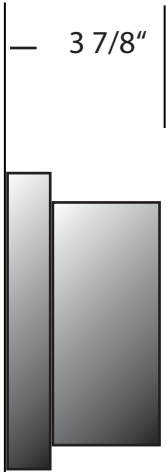

**EVERGREEN
LIGHTING**

**WALL MOUNT
LMNA-10LED-MN-WF-120V**

SPECIFICATION FEATURES		Date 03-03-17
Dimensions	7" H x 7" W x 3 7/8" D	
Lamps	(2) - 5 watt LED (1) up (1) down	
Material	Paintlok 22 Gauge	
Finish	Metallic Nickel	
Lens	White Frosted Acrylic	
Label	Damp Location	
Voltage	120	
Description	Wall Mount Interior	

PROJECT:

SPECIFIER:

Fixture has a top and bottom lens.

Top and bottom View

Side View

EVERGREEN LIGHTING WWW.EVERGREENLIGHTING.COM
1379 Ridgeway St. Pomona, CA 91768 PHONE: (909) 865-5599 FAX: (909) 865-5539