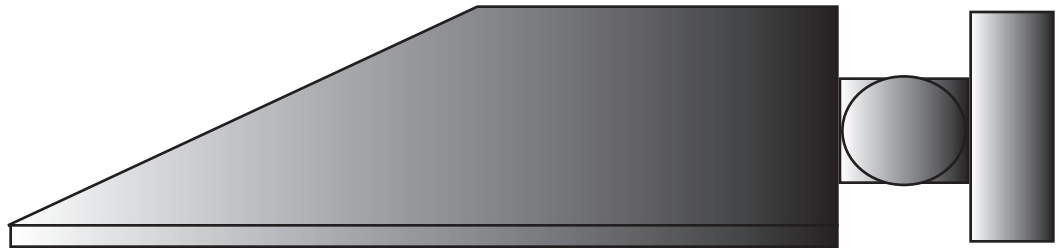

**EVERGREEN
LIGHTING**

ARM MOUNT

GL-ARMADJ-BG-24W-9-CA-30K-DIM

SPECIFICATION FEATURES		Date
		01-27-16
Dimensions	19 1/4" EXT. x 9" W x 4"H	
Lamps	24 watts of Alta LED- 3000K	
Material	Aluminum	
Finish	STD Powdercoat TBD	
Lens	Clear Acrylic	
Label	WET Location	
Voltage	120 / 277	
Description	ARM Mount Exterior	

PROJECT:

SPECIFIER:

2000 Lumens

0 to 10 volt dimming

Adjustable arm for angled position

down light only