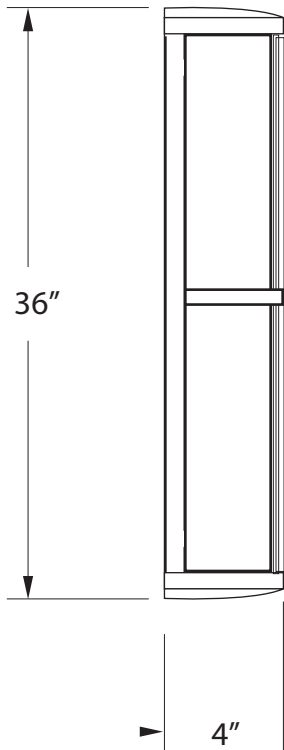

**EVERGREEN
LIGHTING**

**ADA Half CYLINDER SCONCE
VRT21H-30LED-BA-WF-27K-EC-36"**

REV: 0

SPECIFICATION FEATURES

Date
07-06-18

PROJECT:

SPECIFIER:

Dimensions	36"H x 7 1/4"W x 4"D
Lamps	30 watts of Alta LED- 2700K
Material	Aluminum
Finish	Brushed Aluminum
Lens	White Frosted Acrylic
Label	Wet Location
Voltage	120/277
Description	ADA Half Cylinder Sconce

2,400 lumens

SIDE ELEVATION

Type :

BOTTOM VIEW

EVERGREEN LIGHTING WWW.EVERGREENLIGHTING.COM
1379 Ridgeway St. Pomona, CA 91768 PHONE: (909) 865-5599 FAX: (909) 865-5539

MADE IN USA ● Information appearing hereon is proprietary and confidential and may not be used without the permission of Evergreen Lighting.