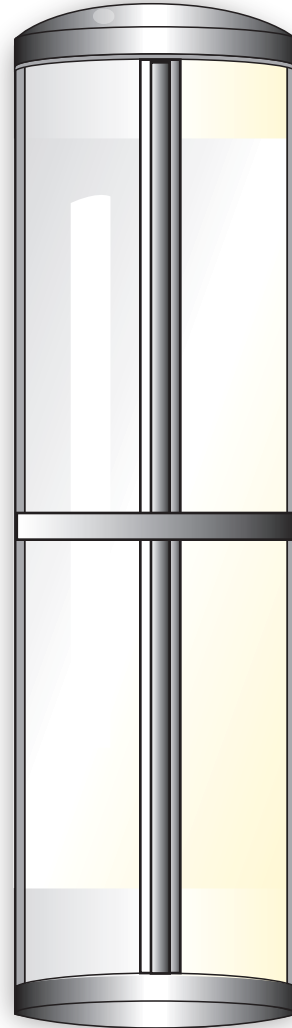

**EVERGREEN
LIGHTING**

**ADA Half CYLINDER SCONCE
VRT21H-30LED-BA-WF-27K-EC-36"**

REV: 0

SPECIFICATION FEATURES

Date
07-06-18

PROJECT:

SPECIFIER:

Dimensions	36"H x 7 1/4"W x 4"D
Lamps	30 watts of Alta LED- 2700K
Material	Aluminum
Finish	Brushed Aluminum
Lens	White Frosted Acrylic
Label	Wet Location
Voltage	120/277
Description	ADA Half Cylinder Sconce

2,400 lumens

SIDE ELEVATION

Type :

BOTTOM VIEW

EVERGREEN LIGHTING WWW.EVERGREENLIGHTING.COM
1379 Ridgeway St. Pomona, CA 91768 PHONE: (909) 865-5599 FAX: (909) 865-5539

MADE IN USA ● Information appearing hereon is proprietary and confidential and may not be used without the permission of Evergreen Lighting.