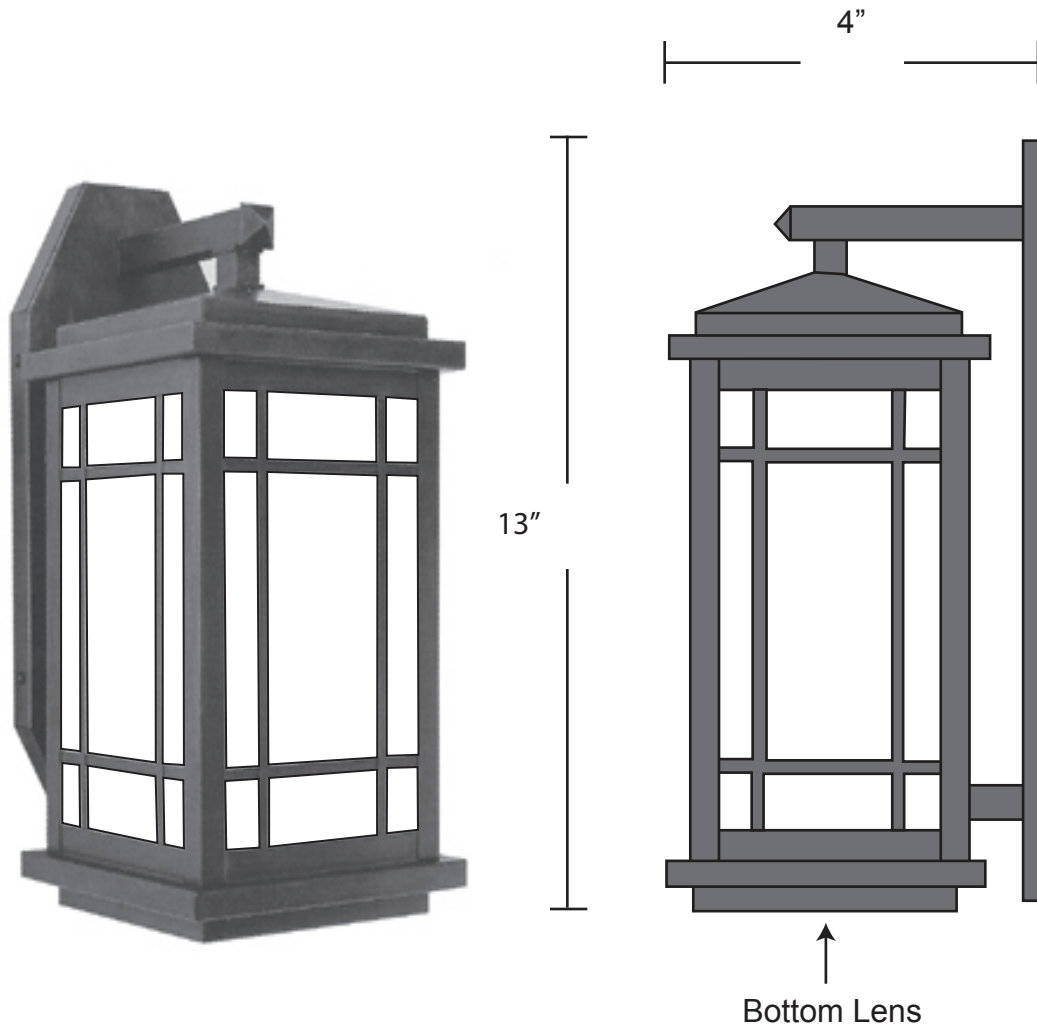

Concept drawings are not to scale.

Front angled View

Bottom Lens

Part number
802209-12W-TBR-HS-C-13"

13"H x 8 1/2"W x 4"E

3000 Kelvin

Project	Residence	Lamps	12w LED	Material	Paintlok Steel	Type	A
Specifier	Jack Floyd	Finish	Textured Bronze Powdercoat	Date	01-26-18		
Voltage	120/277V	Weight	12 lbs	Lens	Honey Swirl Acrylic		
Label	ETL Wet Location	Description	Custom Extra Large Arm Mount				
	Made in USA Information appearing hereon is proprietary and confidential and may not be used without the permission of Evergreen Lighting		1379 Ridgeway St. Pomona, CA 91768 (909) 865-5599 Fax (909) 865-5539				