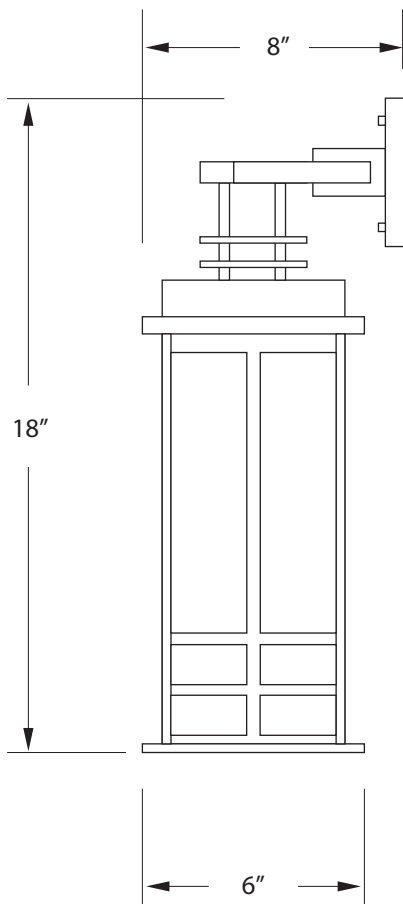

**EVERGREEN
LIGHTING**

**ARM MOUNT FIXTURE
802309-SM-20LED-9-WF-CSM**

REV: 0

SPECIFICATION FEATURES

Date
10-27-16

PROJECT:

Forest Outreach Berea College

SPECIFIER:

Lumenation

Dimensions	18" H x 6" W X 8" D
Lamps	20 Watts Alta LED-3000K
Material	Aluminum
Finish	Statuary Bronze Powdercoat
Lens	White Frosted Acrylic
Label	Damp Location
Voltage	120/277
Description	Arm Mount Fixture