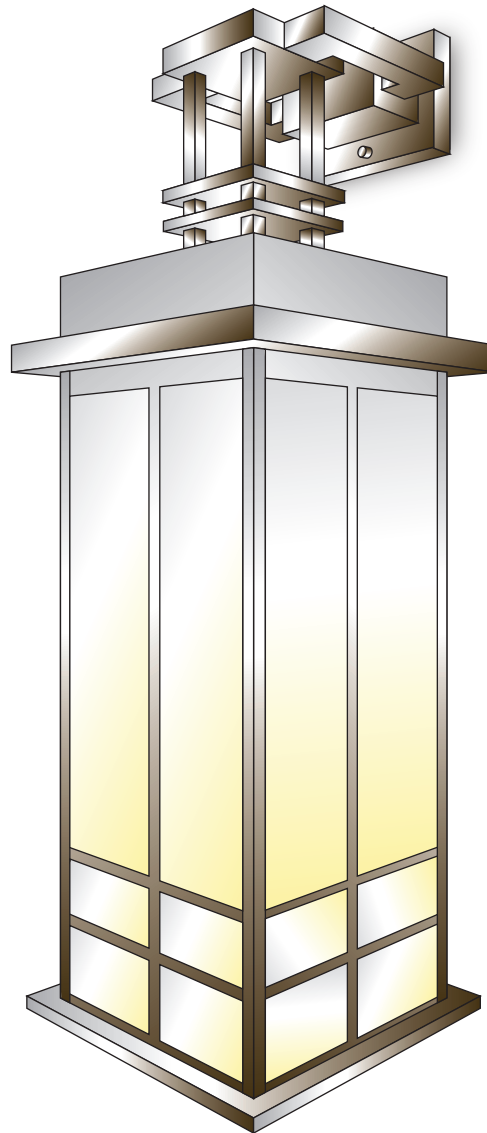

**EVERGREEN
LIGHTING**

**ARM MOUNT FIXTURE
802309-SM-20LED-9-WF-CSM**

REV: 0

SPECIFICATION FEATURES

Date
10-27-16

PROJECT:

Forest Outreach Berea College

SPECIFIER:

Lumenation

Dimensions	18" H x 6" W X 8" D
Lamps	20 Watts Alta LED-3000K
Material	Aluminum
Finish	Statuary Bronze Powdercoat
Lens	White Frosted Acrylic
Label	Damp Location
Voltage	120/277
Description	Arm Mount Fixture