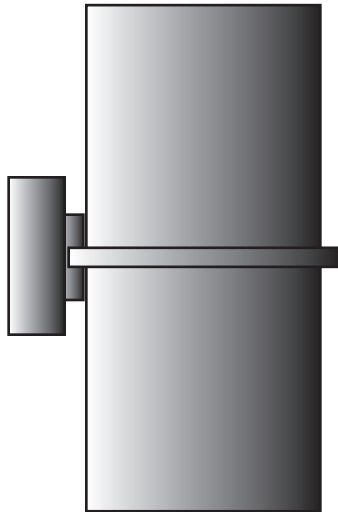

**EVERGREEN  
LIGHTING**

**ARM MOUNT**  
**CYL-ARM8X18-15W-DN-MN-CFA-DIM-35K**

<b>SPECIFICATION FEATURES</b>		Date 02-12-18
Dimensions	18"H x 8" W x 10 1/2"E	
Lamps	15 watts Alta LED- 3500K	
Material	Aluminum	
Finish	Metallic Nickel	
Lens	Clear Frosted Acrylic	
Label	WET Location	
Voltage	120 / 277	
Description	ARM Mount Exterior	

PROJECT: \_\_\_\_\_

SPECIFIER: \_\_\_\_\_

Type

1,500 Lumens

Solid top

down light

EVERGREEN LIGHTING WWW.EVERGREENLIGHTING.COM  
1379 Ridgeway St. Pomona, CA 91768 PHONE: (909) 865-5599 FAX: (909) 865-5539

MADE IN USA ● Information appearing hereon is proprietary and confidential and may not be used without the permission of Evergreen Lighting.