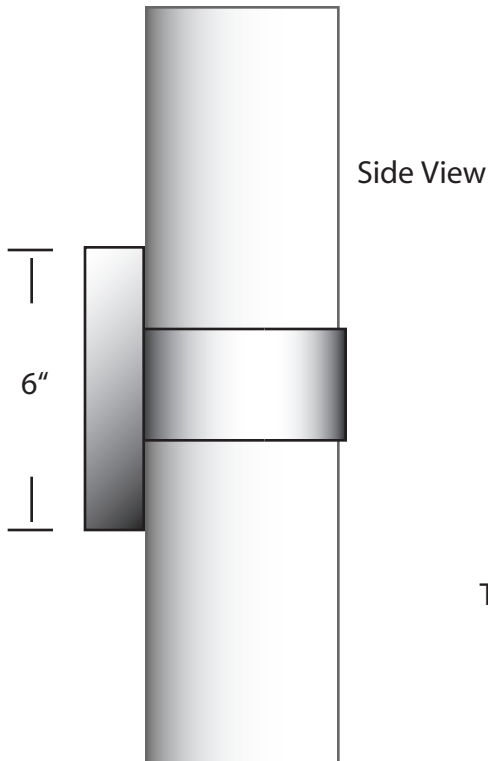

**EVERGREEN  
LIGHTING**

**ARM MOUNT  
CYL-ARM-15X5-16W-9-WFX2-DIM**

SPECIFICATION FEATURES		Date 05-22-17
Dimensions	15"H x 5" W x 6 1/2" E	
Lamps	16 watts of LED- 3500K	
Material	Aluminum 0.0635" Gauge	
Finish	STD Powdercoat TBD	
Lens	White Frosted acrylic	
Label	WET Location	
Voltage	120 / 277	
Description	ARM Mount Exterior	

PROJECT:	Panora
SPECIFIER:	

1,600 lumens with 0 to 10  
volt dimming

TOP AND BOTTOM LENS

Front View

5" diameter cylinder

Top and bottom view

BACK BOX 6" H X 4 1/2" W

Concept drawings are not to scale.