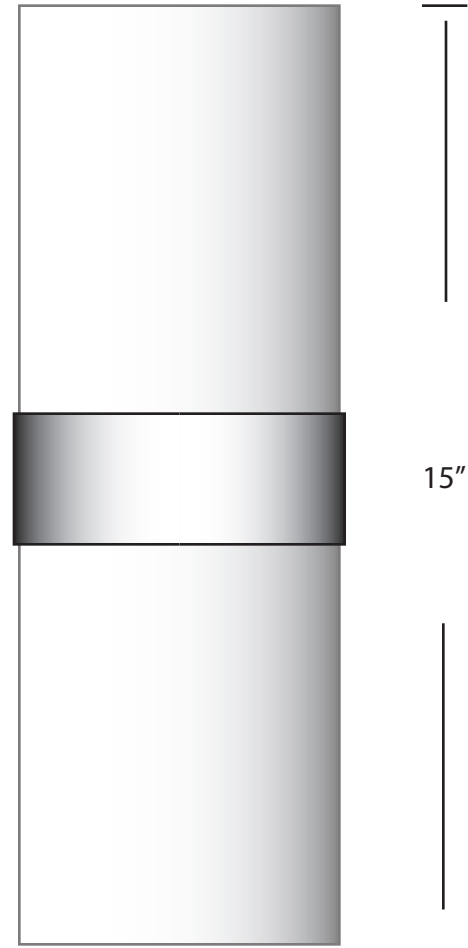

**EVERGREEN  
LIGHTING**

**ARM MOUNT  
CYL-ARM-15X5-16W-9-WFX2-DIM**

SPECIFICATION FEATURES		Date 05-22-17
Dimensions	15"H x 5" W x 6 1/2" E	
Lamps	16 watts of LED- 3500K	
Material	Aluminum 0.0635" Gauge	
Finish	STD Powdercoat TBD	
Lens	White Frosted acrylic	
Label	WET Location	
Voltage	120 / 277	
Description	ARM Mount Exterior	

PROJECT:	Panora
SPECIFIER:	

1,600 lumens with 0 to 10  
volt dimming

TOP AND BOTTOM LENS

Front View

5" diameter cylinder

Top and bottom view

BACK BOX 6" H X 4 1/2" W

Concept drawings are not to scale.